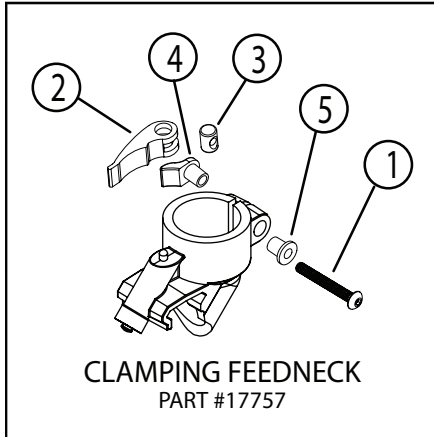

EMPIRE
BATTLE TESTED

BT-4 COMBAT

Empire BT Feednecks Parts List

SCHEMATIC#	DESCRIPTION	SKU#
1	Clamping Feed Elbow Screw	17759
2	Clamping Feed Elbow Lever	17760
3	Clamping Feed Elbow Collar	17761
4	Clamping Feed Elbow Seat	17762
5	Clamping Feed Elbow Spacer	17763
	Clamping Feed Elbow (complete)	17757