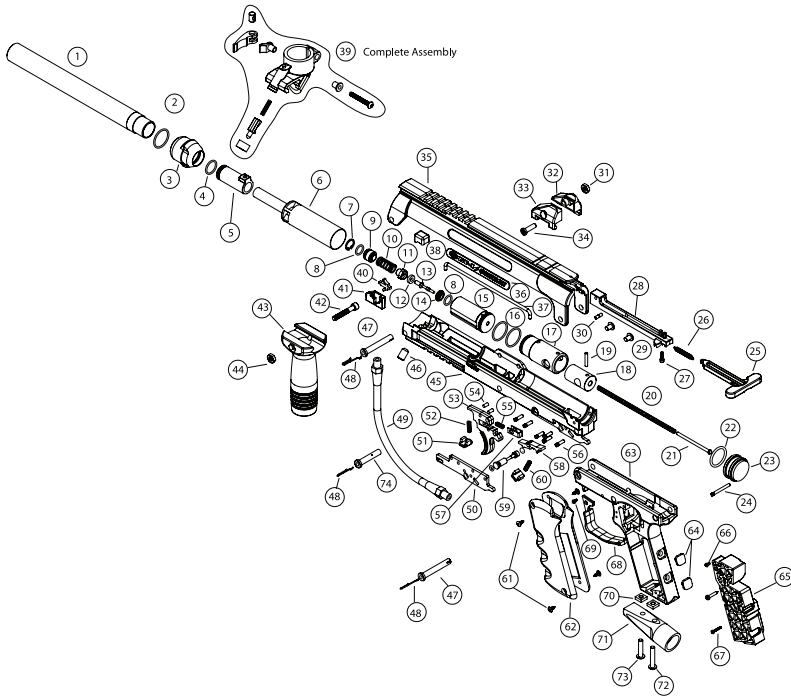

## Empire BT-4 Slice Combat™ Parts List

SCHEMATIC# DESCRIPTION.....SKU# SCHEMATIC# DESCRIPTION.....SKU#

SCHEMATIC #	DESCRIPTION	SKU
1	BARREL	19390
2	BARREL O-RING	19452
3	BARREL ADAPTER	71920
4	FRONT BOLT O-RING	19424
5	FRONT BOLT	19409
6	POWER TUBE	19384
7	VALVE SNAP RING	19442
8	INTERNAL VALVE O-RING	19425
9	FRONT VALVE SEAT	19393
10	VALVE SPRING	19444
11	PLUNGER CLIP	19394
12	CUP SEAL	19387
13	VALVE STEM	99126
14	REAR VALVE SEAT	19395
15	VALVE BODY	19392
16	VALVE AND BOLT O-RING	19426
17	REAR BOLT	71902
18	BOLT PLUG	71903
19	DOWEL PIN 3MM DIA X 18MM	71928
20	DRIVE SPRING	19447
21	DRIVE SPRING PIN	19448
22	SHOCK ABSORBER O-RING	19427
23	END CAP	71921
24	DOWEL PIN 3MM DIA X 28.5MM	71922
25	HANDLE COCKING	71918
26	SPRING EXT. 1875OD X 1.25OOL	71927
27	SCREW SHCS 4-40 X .375	71926
28	COVER HANDLE SPRING	71916
29	VALVE LOCK SCREW	19416
30	PIN SPRING	71920
31	NUT RECEIVER	19415
32	SIGHT REAR RH	19431
33	SIGHT REAR LH	19432
34	LONG RECEIVER BOLT	19413
35	BODY SHELL TOP	71914
36	LOGO	71919
37	LINKAGE ARM	19410
38	SUPPORT BARREL ADAPTER TOP	71924
39	FEED ELBOW	17757
40	DETENT	19386
41	DETENT SHELL	71917
42	SCREW SHCS 10-32 X 1.250	71929
43	FRONT GRIP	71907
44	NUT RECEIVER	19415
45	BODY SHELL BOTTOM	71915
46	VELOCITY SCREW	19418
47	PIN SPRING FRONT PIVOT	71904
48	SPRING PIN	71912
49	GAS LINE	19435
50	TRIGGER PLATE	19402
51	TRIGGER PLATE SPACER	19404
52	TRIGGER RETURN SPRING	19446
53	TRIGGER	71909
54	TRIGGER PIN	19438
55	TRIGGER SLIDE SPRING	19451
56	TRIGGER PLATE DOWEL PIN	19436
57	TRIGGER SLIDE	19408
58	SEAR	19405
59	SAFETY w/ O-Ring	71910
60	SEAR SPRING	19449

## Empire BT Feednecks Parts List

SCHEMATIC#	DESCRIPTION	SKU#
1	Clamping Feed Elbow Screw	17759
2	Clamping Feed Elbow Lever	17760
3	Clamping Feed Elbow Collar	17761
4	Clamping Feed Elbow Seat	17762
5	Clamping Feed Elbow Spacer	17763
	Clamping Feed Elbow (complete)	17757