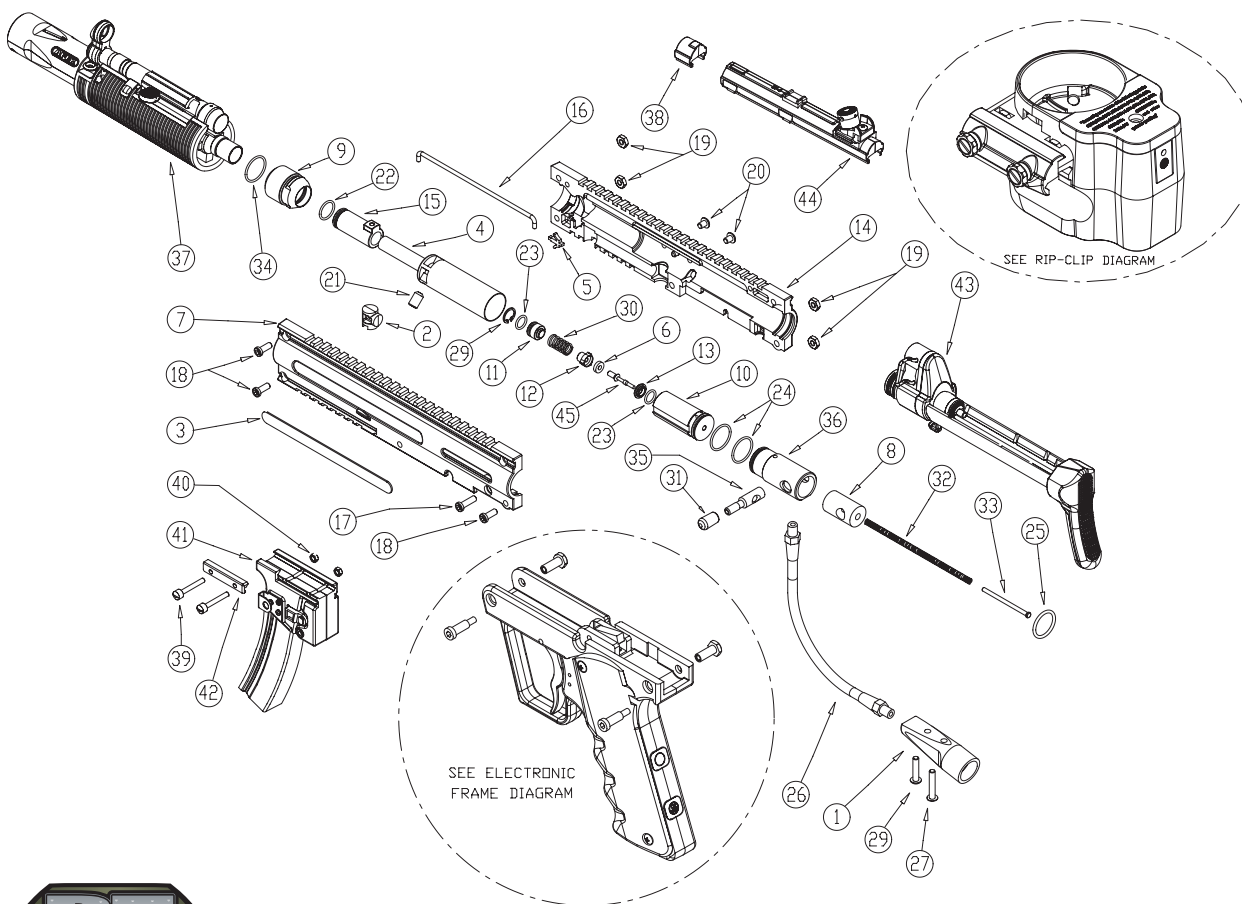

BT™
BT Delta Elite™

description	item no.	description	item no.
1 Tank Adapter	17044	24 Rear Bolt & External Valve O-ring	19426
2 Expansion Chamber Plug	17045	25 Shock Absorber O-ring	19427
3 Delta Elite Name Plate	17055	26 Gas Line	19435
4 Power Tube	19384	27 Long Tank Adapter Bolt	19439
5 Ball Detent	19386	28 Short Tank Adapter Bolt	19440
6 Cup Seal	19387	29 Valve Snap Ring	19442
7 Left Upper Receiver	19388	30 Internal Valve Spring	19444
8 Bolt Plug	19389	31 Bolt Handle Rubber Cover	19445
9 Barrel Adapter	19391	32 Drive Spring	19447
10 Valve Body	19392	33 Drive Spring Guide	19448
11 Internal Valve Seat	19393	34 Barrel Adapter O-ring	19452
12 Plunger Cup	19394	35 Bolt Handle	19454
13 Rear Valve Seat	19395	36 Rear Bolt	19455
14 Right Upper Receiver	19406	37 Delta Elite Apex Barrel Assembly	20166
15 Front Bolt	19409	38 Front Sight Rail	20169
16 Linkage Arm	19410	39 Magazine Retention Screws	20170
17 Long Receiver Bolt	19413	40 Magazine Holder Nut	20172
18 Short Receiver Bolt	19414	41 Magazine Assembly	20191
19 Receiver Nuts	19415	42 Magazine Locking Arm	20194
20 Valve Screw	19416	43 Stock Assembly (Complete)	20195
21 Velocity Screw	19418	44 Rear Sight Rail Assembly (Complete)	20196
22 Front Bolt O-ring	19424	45 Valve Stem	99126
23 Internal Valve O-ring	19425	Complete Valve (Not shown)	19382