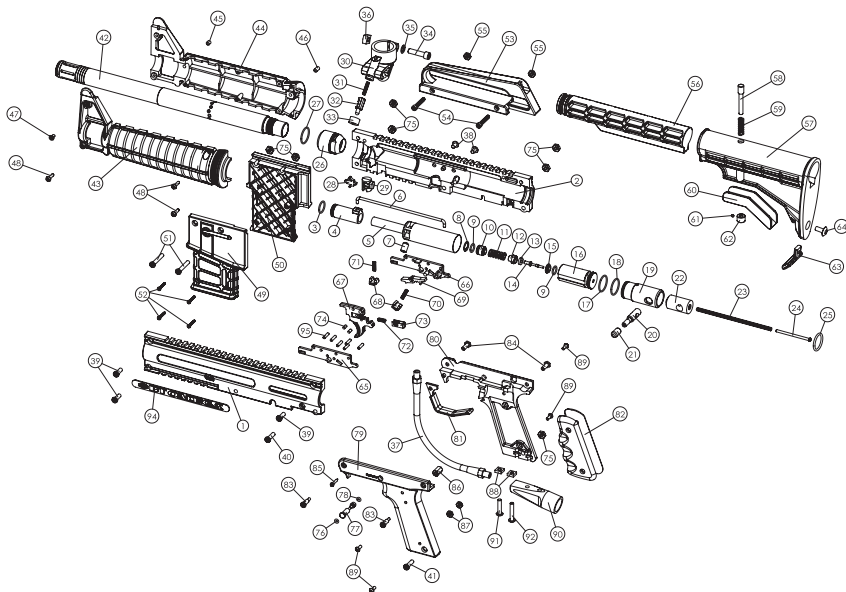

EMPIRE BT-4 SERIES MARKERS

Empire BT Omega™ Parts List

| SCHEMATIC# | DESCRIPTION | SKU# | SCHEMATIC# | DESCRIPTION | SKU# |
|------------|-----------------------------------|-------|----------------|-----------------------------------|-------|
| 1 | Left Upper Receiver | 19388 | 39 | Long Receiver Bolt | 19413 |
| 2 | Right Upper Receiver | 19406 | 40 | Short Receiver Bolt | 19414 |
| 3 | Front Bolt O-Ring | 19424 | 41 | Short Receiver Bolt | 19414 |
| 4 | Front Bolt | 19409 | 65 | Trigger Plate | 19402 |
| 5 | Power Tube | 19384 | 66 | Trigger Plate | 19402 |
| 6 | Linkage Arm | 19410 | 68 | Trigger Plate Spacer | 19404 |
| 7 | Velocity Screw | 19418 | 69 | Sear | 19405 |
| 8 | Valve Snap Ring | 19442 | 70 | Sear Spring | 19449 |
| 9 | Internal Valve O-Ring | 19425 | 71 | Trigger Return Spring | 19446 |
| 9 | Internal Valve O-Ring | 19425 | 75 | Receiver Nuts | 19415 |
| 10 | Internal Valve Seat | 19393 | 75 | Receiver Nuts | 19415 |
| 11 | Internal Valve Spring | 19444 | 79 | Left Lower Receiver | 19397 |
| 12 | Plunger Cup | 19394 | 80 | Lower Right Receiver | 19417 |
| 13 | Cup Seal | 19387 | 81 | Trigger Guard | 19399 |
| 14 | Valve Stem | 99126 | 82 | 45 Rubber Grip | 19429 |
| 15 | Rear Valve Seat | 19395 | 83 | Lower Receiver Screws | 19401 |
| 16 | Valve Body | 19392 | 84 | Long Receiver Acorn Nut | 19400 |
| 17 | Rear Bolt & External Valve O-Ring | 19426 | 85 | Trigger Guard Screw | 19443 |
| 18 | Rear Bolt & External Valve O-Ring | 19426 | 86 | Grip Upper Hex | 19419 |
| 19 | Rear Bolt | 19455 | 87 | Lower Grip Nut | 19383 |
| 20 | Bolt Handle | 19454 | 88 | Tank Adapter Nuts | 19423 |
| 21 | Bolt Handle Rubber Cover | 19445 | 89 | Grip Screws | 19430 |
| 22 | Bolt Plug | 19389 | 89 | Grip Screws | 19430 |
| 23 | Drive Spring | 19447 | 90 | Tank Adapter | 17044 |
| 24 | Drive Spring Guide | 19448 | 91 | Short Tank Adapter Bolt | 19440 |
| 25 | Shock Absorber O-Ring | 19427 | 92 | Long Tank Adapter Bolt | 19439 |
| 26 | Barrel Adapter | 19391 | 94 | Empire BT Omega Side Plate | 17107 |
| 27 | Barrel Adapter O-Ring | 19452 | 95 | Trigger Plate Dowel Pins | 19436 |
| 28 | Ball Detent | 19386 | 30-33 | Feedneck Assembly (Complete) | 19385 |
| 29 | Expansion Chamber Plug | 17045 | 42-48 | Barrel Shroud Assembly (Complete) | 17106 |
| 34 | Standard Feed Elbow Pinch Bolt | 19420 | 49-52, 75 | Magazine Assembly (Complete) | 17109 |
| 35 | Standard Feed Elbow Washer | 19422 | 53-55 | Sight Rail Assembly (Complete) | 17108 |
| 36 | Standard Feed Elbow Nut | 19421 | 56-64 | Complete Stock Assembly | 19280 |
| 37 | Gas Line | 19435 | 67, 72, 73, 74 | Single Trigger Assembly | 19396 |
| 38 | Valve Screw | 19416 | 76-78 | Safety w/O-Rings | 19407 |
| 39 | Short Receiver Bolt | 19414 | | | |