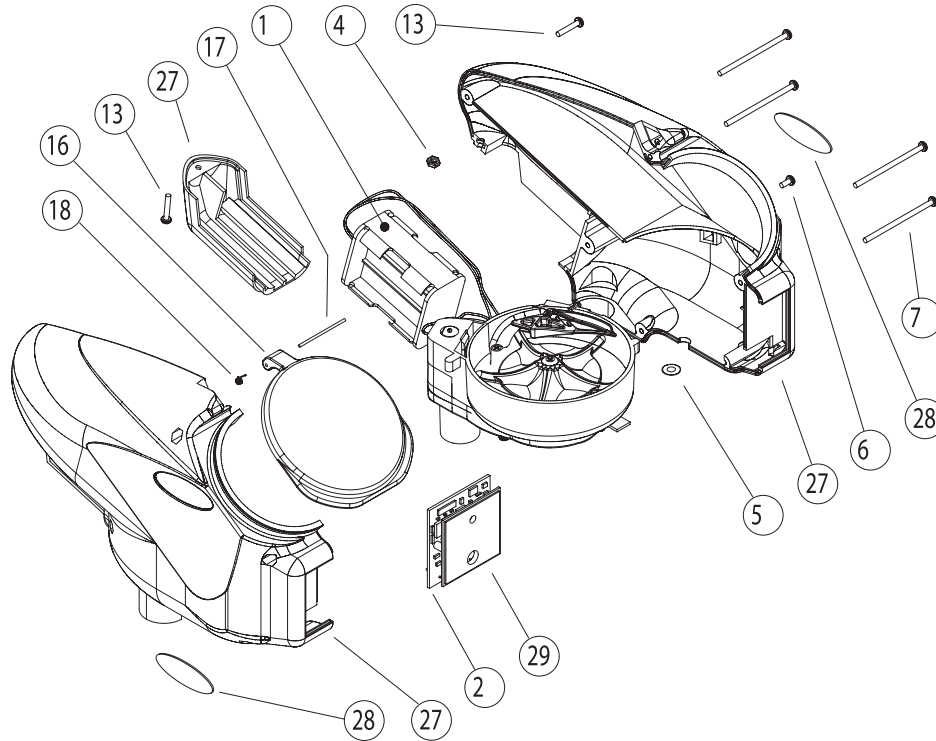

Invert™
Halo Too™

description	item no.
1 Battery Pack - 4 AA	38746
2B2 Sound Board	38782
3Ball Bearing R188	38803
4 Nut 4-40	38805
5 Body Plug	38808
6 Screw 4-40 x 1/4	38809
7 Screw 4-40 x 2	38810
8Catch Cup w/nuts	38813
9Drive Belt O-ring	38820
10 E-Ring	38823
11Self Tap Screw # 2 x 1/4	38825
12Gear Box Cover	38826
13Screw 4-40 x 5/8	38827
14Gear Pin	38828
15Sprocket Gear	38830
16Lid	38831
17 Lid Hinge Pin	38832
18Lid Spring	38833
19Motor with harness	38836
20Pulley Gear	38837
21Upper Feed Neck	38841
22 Freeway Anti-Jam (black)	38947
23Ball Carrier	38948
24Ball Carrier Runner	38949
25Screw 6-32 x 3/8	38950
26Drive Shaft	38951
27Shell Kit (3pc)	38952
28Invert Bubble Sticker	38953
29 Back Plate with Invert Sticker	38954