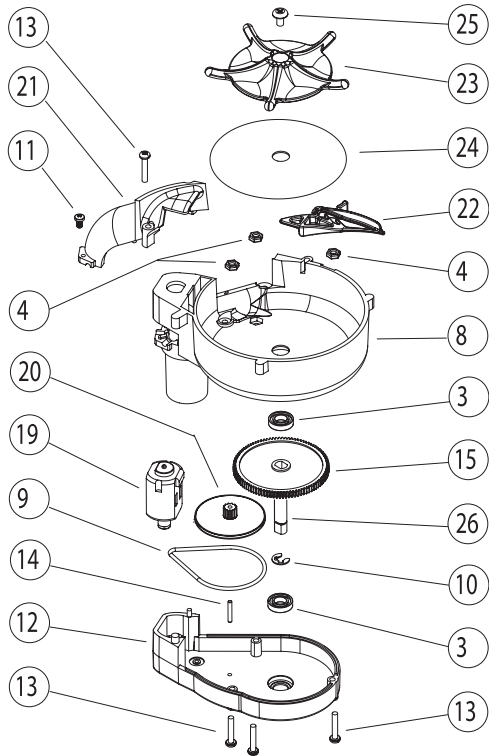

Invert™
Halo Too™

description	item no.
1 Battery Pack - 4 AA	38746
2B2 Sound Board	38782
3Ball Bearing R188	38803
4 Nut 4-40	38805
5 Body Plug	38808
6 Screw 4-40 x 1/4	38809
7 Screw 4-40 x 2	38810
8Catch Cup w/nuts	38813
9Drive Belt O-ring	38820
10 E-Ring	38823
11Self Tap Screw # 2 x 1/4	38825
12Gear Box Cover	38826
13Screw 4-40 x 5/8	38827
14Gear Pin	38828
15Sprocket Gear	38830
16Lid	38831
17 Lid Hinge Pin	38832
18Lid Spring	38833
19Motor with harness	38836
20Pulley Gear	38837
21Upper Feed Neck	38841
22 Freeway Anti-Jam (black)	38947
23Ball Carrier	38948
24Ball Carrier Runner	38949
25Screw 6-32 x 3/8	38950
26Drive Shaft	38951
27Shell Kit (3pc)	38952
28Invert Bubble Sticker	38953
29 Back Plate with Invert Sticker	38954