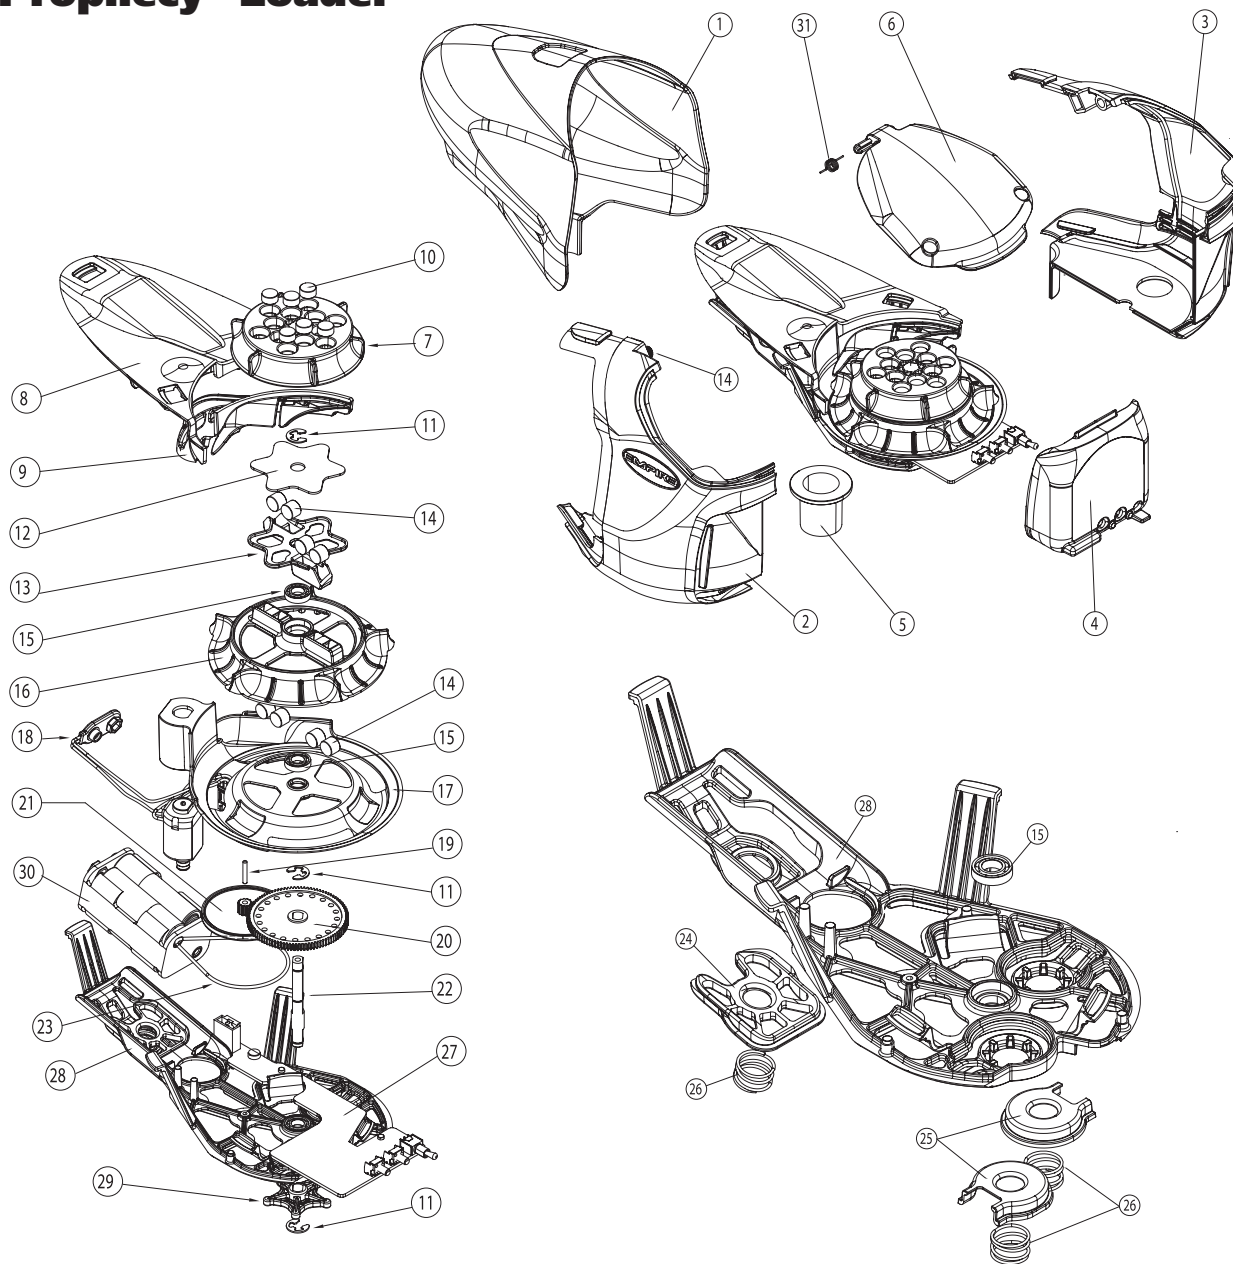

Empire® Prophecy™ Loader

description	item no.	description	item no.	description	item no.
1 Body Front (black)	31000	12 Magnet Plate (6-point)	31010	23 Belt	31017
2 Left Body Side (black)	31001	13 Clutch Plate Housing	31011	24 Spring Lock front	31018
3 Right Body Side (black)	31002	14 Magnet (8mm x 6mm)	38475	25 Spring Lock back	31019
4 Rear Cover	31003	15 Bearing (R188)	38803	26 Lock Spring	31020
5 Neck Insert	31004	16 Drive Carrier	31012	27 Backbone Circuit Board	31021
6 Lid (with magnets)	31005	17 Slide	31013	28 Back Bone	31022
7 Drive Carrier Extension	31006	18 Motor with Harness	31024	29 Rip Drive 2 Wheel	31023
8 Floor	31007	19 Dowel Pin (0.78 Dia x .500)	38828	30 Battery Holder	38746
9 Outlet Cover	31008	20 Sprocket	31014	31 Lid Spring	31025
10 Magnet (8mm x 4mm)	31009	21 Pulley	31015		
11 E-Ring	38823	22 Clutch Shaft	31016		