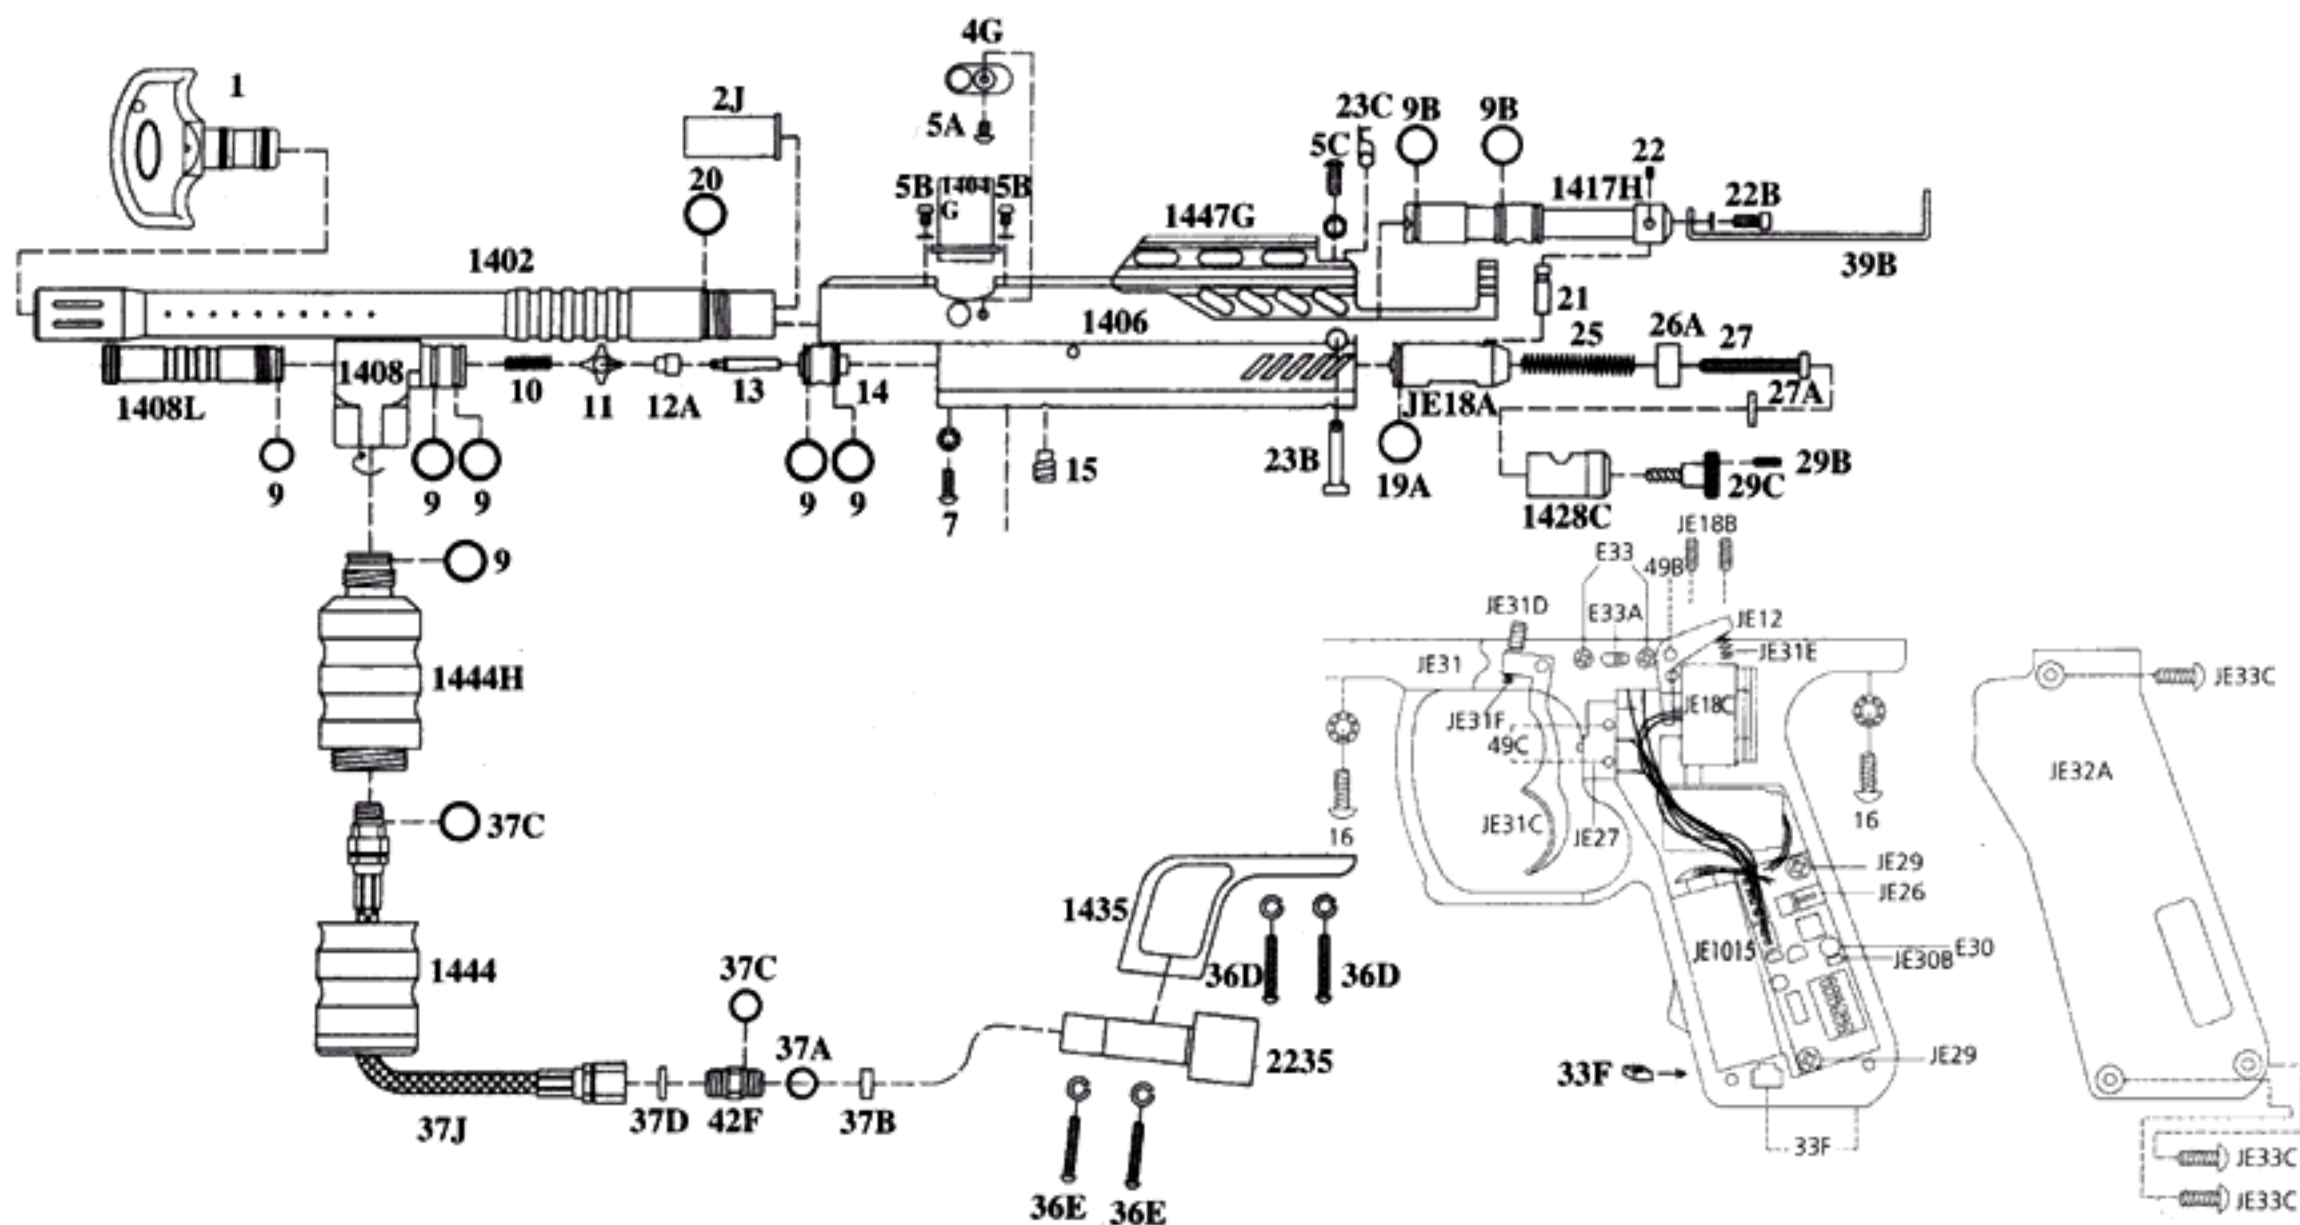

# Spyder Flash

NEW ITEM #	NAME OF PARTS	NEW ITEM #	NAME OF PARTS
01	Barrel Plug	1535L	Drop Forward (purple/blue)
02J	Barrel Insert	1544H	Model S Expansion Chamber (purple/blue)
03A	Ball Bearing	1547G	Beaver Tail (purple/blue)
03B	Spring	2235	C/A Adapter
03C	Ball Bearing Cap	19A	Striker O-ring
04G	Detent Cover	22B	M4 x 8 Screw w/ washer
05A	M4 X 6 Screw (black)	23B	Quick Disconnect Pin
05B	M4 X 6 Screw w/ washer (silver)	23C	Disconnect Lock Pin
05C	M4 X 8 Screw w/ washer	26A	Striker Buffer
07	M4 X 14 Screw w/ washer	27A	Flat Disc
09	O-ring #015 80D	29B	Lock Screw
09B	Bolt O-ring	29C	Thumb Adjuster w/ Lock Screw
10A	Valve Spring	33F	Nut Screw
11	Cup Seal Guide	36D	5/32" x 5/8" Screw w/ washer
13	Valve Pin	36E	5/32" x 7/8" Screw w/ washer
12A	Cup Seal (brass)	37A	Fitter O-ring #009
14	Valve Body	37B	Air Filter
15	Valve Body Screw	37C	#011 O-ring
16	M5 X 12 Screw w/ washer	37D	Plastic Washer
20	Barrel O-ring	39B	Cocking Rod (silver)
21	Bolt Pin	39C	Cocking Rod (black)
22	Bolt Screw	41H	Spyder Flash Spare Parts Kit
25	Striker Spring	42F	M8 x M8 Adapter
27	Striker Spring Guide	JE1000	ESP Classic Trigger Frame (black)
37J	Disconnect Hose	Parts inside	#JE1000 ESP Classic Trigger Frame:
1406	Flash Receiver (green/black)	48	Trigger Roll Pin
1408	Vertical Adapter (green/black)	49B	Sear Roll Pin
1435	C/A Adapter (green/black)	49C	Touch Switch Roll Pin
1444	Mini Fore Grip (Green/black)	E30	Led Light Indicator
1402E	Flash 12" Barrel (green/black)	E33	ON/OFF Screw (M2 x 6)
1404G	Direct Feed (green/black)	E33A	ON/OFF Switch
1408L	Low Pressure Chamber (green/black)	JB18C	Coil Set
1417H	Venturi Cocking Bolt (green/black)	JE12	Sear
1428C	Striker Plug (green/black)	JE15	Copper Screw
1435L	Drop Forward (green/black)	JE18A	Striker Bolt
1444H	Model S Expansion Chamber (green/black)	JE18B	Coil Set Screw (1/8")
1447G	Beaver Tail (green/black)	JE26	Charge Pin
1506	Flash Receiver (purple/blue)	JE27	Touch Switch
1508	Vertical Adapter (purple/blue)	JE29	Circuit Board Screw
1535	C/A Adapter (purple/blue)	JE30B	Lock Switch
1544	Mini Fore Grip (purple/blue)	JE31C	Trigger
1502E	Flash 12" Barrel (purple/blue)	JE31E	Sear Spring
1504G	Direct Feed (purple/blue)	JE31F	Trigger Spring
1508L	Low Pressure Chamber (purple/blue)	JE31D	Trigger Adjust Screw
1517H	Venturi Cocking Bolt (purple)	JE32A	ESP Grip Cover
1528C	Striker Plug (purple/blue)	JE33C	Grip Cover Screw
		JE1015	Rechargeable Battery 9.6v