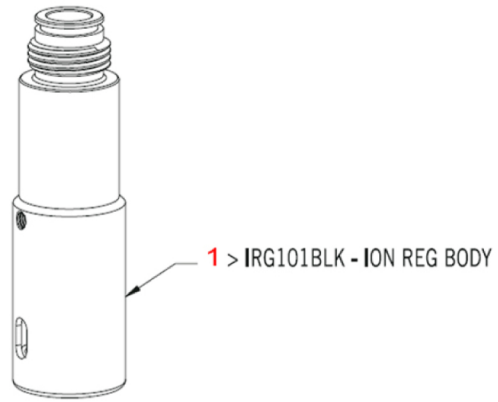

BODY DIAGRAM

Ion Seal/Spares

Complete Solenoid and Hose Assembly

GRIP FRAME DIAGRAM

ION107ASM
Ion Trigger Assembly

ION Screw Kit

REGULATOR DIAGRAM

Rebuild your reg with a spares kit.

- 11 > SCR N1032X0125SCO - LOCK SCREW
- 10 > SCR N0440X0188CO - SAFETY SCREW

Original Ion Diagram:
© 2006 Smart Parts, Inc. All Rights Reserved

All additional information, links, and coding:
© 2006 Extreme Sports, Inc. All Rights Reserved