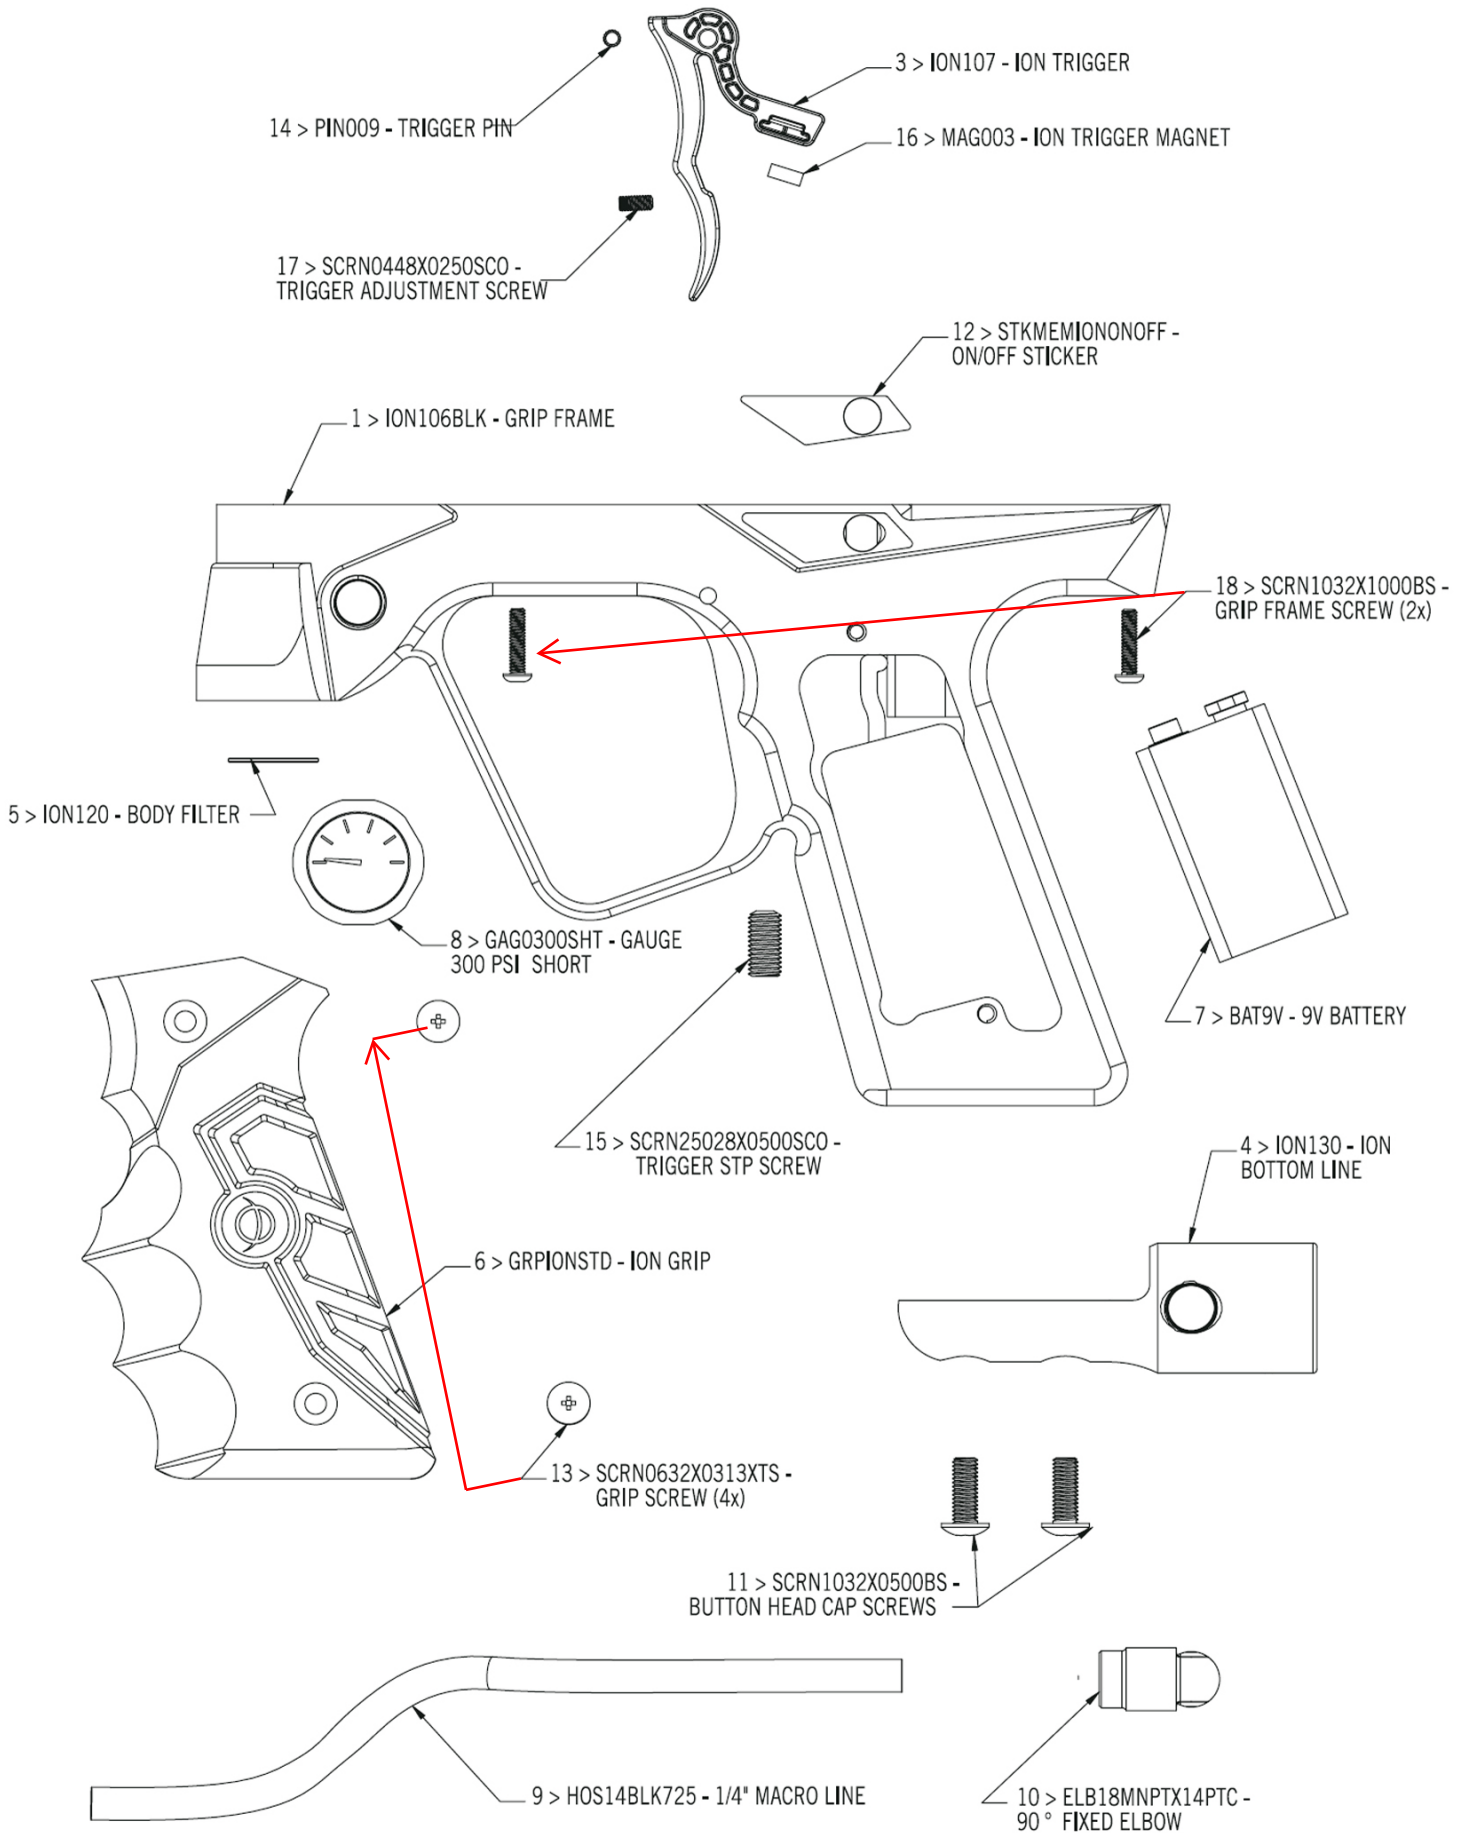

BODY DIAGRAM

Ion Seal/Spares

Complete Solenoid and Hose Assembly

GRIP FRAME DIAGRAM

ION107ASM
Ion Trigger Assembly

ION Screw Kit

REGULATOR DIAGRAM

Rebuild your reg with a spares kit.

- 11 > SCR N1032X0125SCO - LOCK SCREW
- 10 > SCR N0440X0188CO - SAFETY SCREW

Original Ion Diagram:
© 2006 Smart Parts, Inc. All Rights Reserved

All additional information, links, and coding:
© 2006 Extreme Sports, Inc. All Rights Reserved

Please feel free to copy, post, and/or distribute this .pdf document however and wherever you like.

Smart Parts Ion Diagram Version 07.08.20

[Click here to see if you have the most recent version.](#)