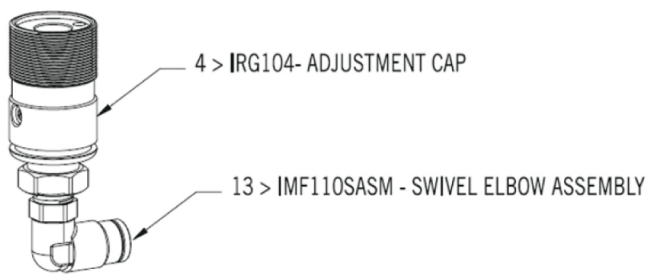

BODY DIAGRAM

Ion Seal/Spares

Complete Solenoid and Hose Assembly

GRIP FRAME DIAGRAM

ION107ASM
Ion Trigger Assembly

ION Screw Kit

REGULATOR DIAGRAM

Rebuild your reg with a spares kit.

- 11 > SCR N1032X0125SCO - LOCK SCREW
- 10 > SCR N0440X0188CO - SAFETY SCREW

Original Ion Diagram:
© 2006 Smart Parts, Inc. All Rights Reserved

All additional information, links, and coding:
© 2006 Extreme Sports, Inc. All Rights Reserved