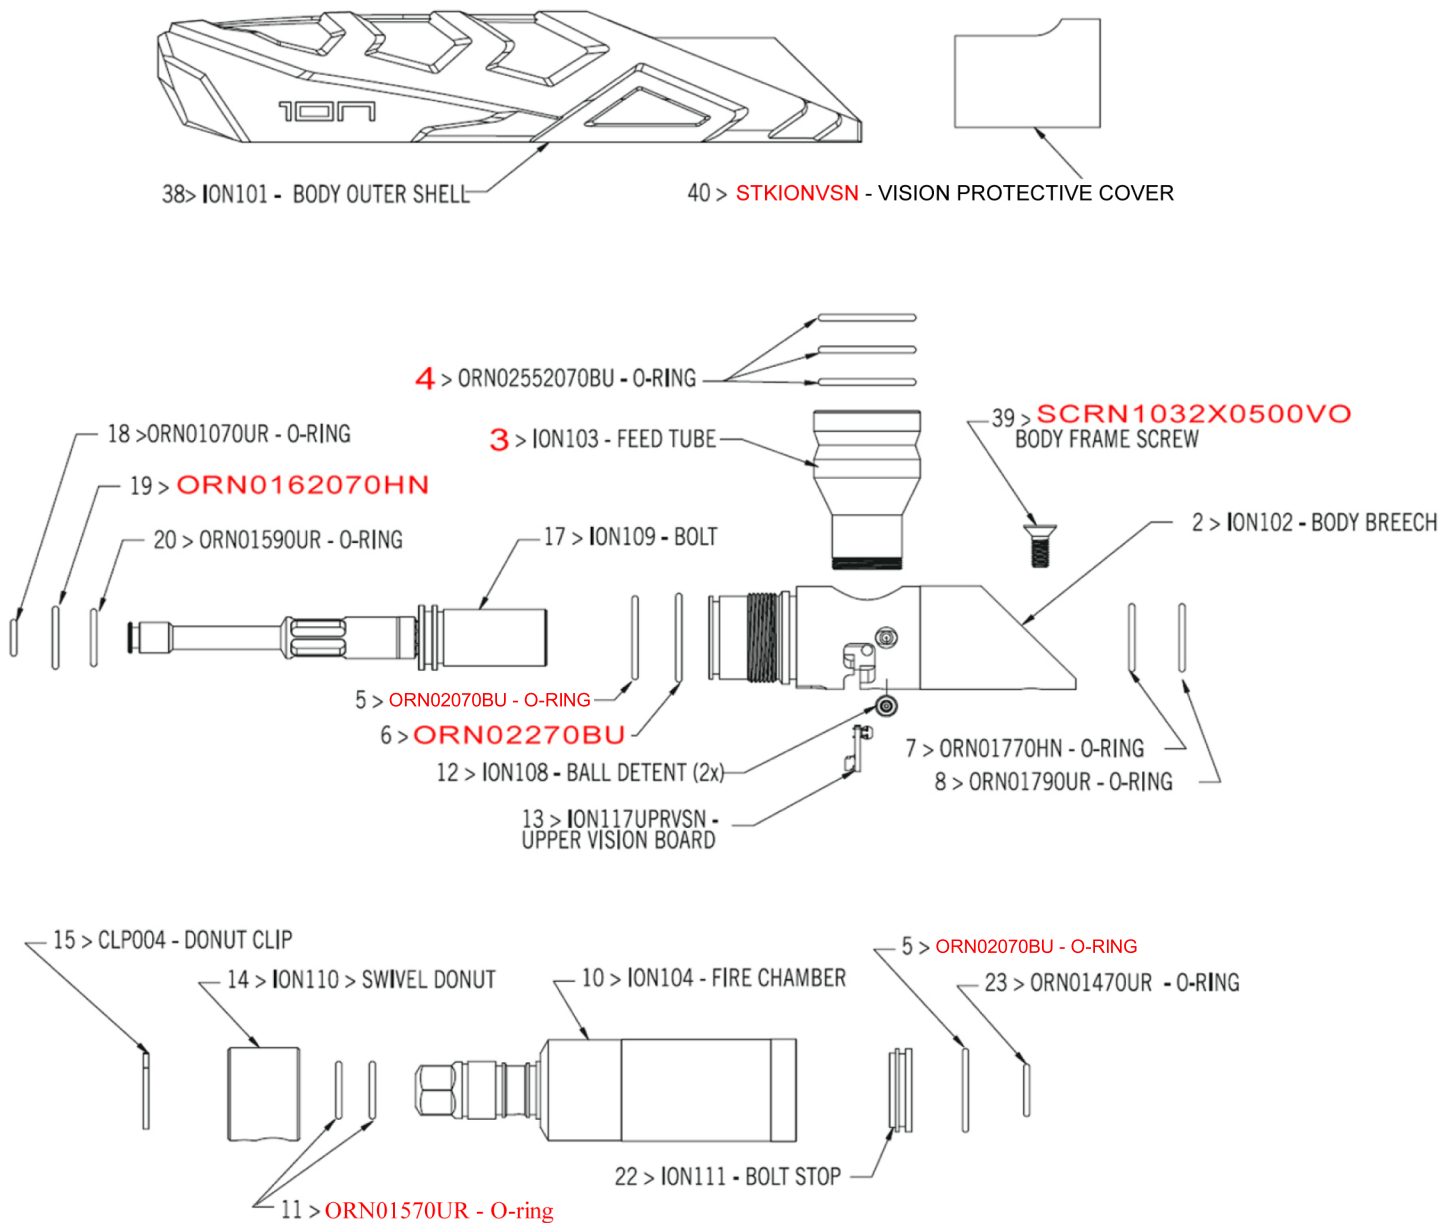

BODY DIAGRAM

Ion Seal/Spares

Complete Solenoid and Hose Assembly

GRIP FRAME DIAGRAM

ION107ASM
Ion Trigger Assembly

ION Screw Kit

REGULATOR DIAGRAM

Rebuild your reg with a spares kit.

- 11 > SCR N1032X0125SCO - LOCK SCREW
- 10 > SCR N0440X0188CO - SAFETY SCREW

Original Ion Diagram:
© 2006 Smart Parts, Inc. All Rights Reserved

All additional information, links, and coding:
© 2006 Extreme Sports, Inc. All Rights Reserved

Please feel free to copy, post, and/or distribute this .pdf document however and wherever you like.

Smart Parts Ion Diagram Version 07.08.20

[Click here to see if you have the most recent version.](#)