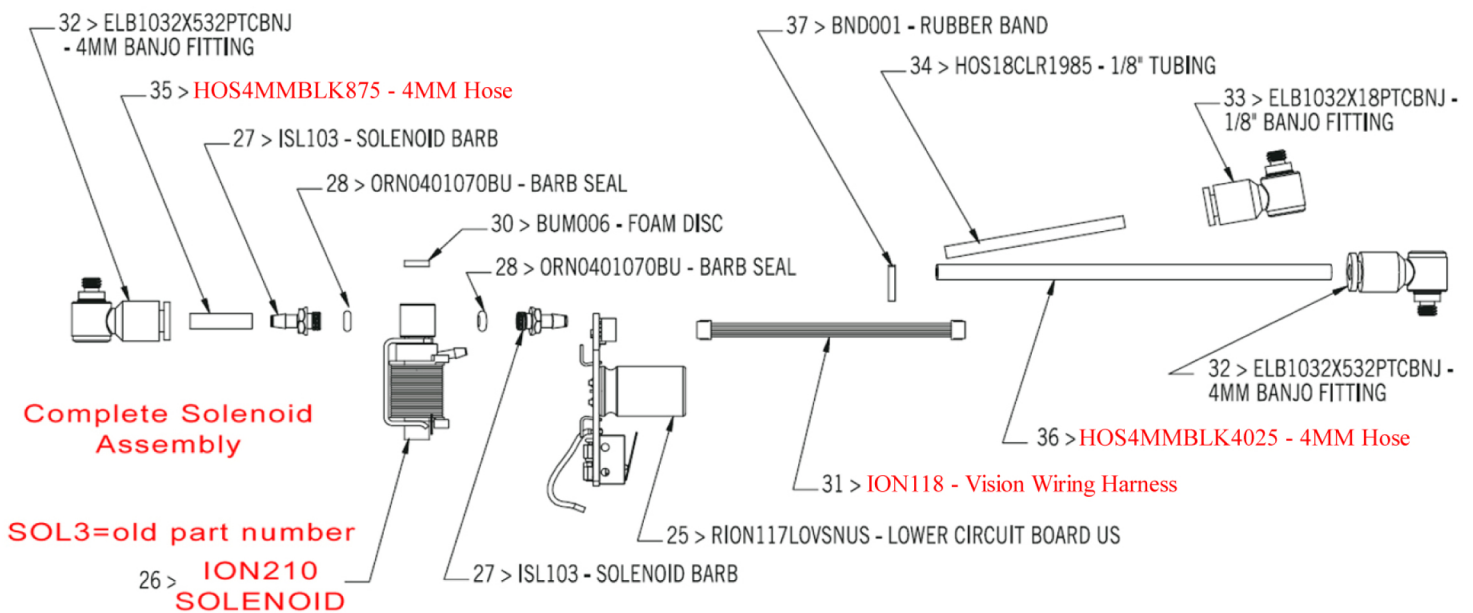

BODY DIAGRAM

Ion Seal/Spares

Complete Solenoid and Hose Assembly

GRIP FRAME DIAGRAM

ION107ASM
Ion Trigger Assembly

ION Screw Kit

REGULATOR DIAGRAM

Rebuild your reg with a spares kit.

- 11 > SCR N1032X0125SCO - LOCK SCREW
- 10 > SCR N0440X0188CO - SAFETY SCREW

Original Ion Diagram:
© 2006 Smart Parts, Inc. All Rights Reserved

All additional information, links, and coding:
© 2006 Extreme Sports, Inc. All Rights Reserved

Please feel free to copy, post, and/or distribute this .pdf document however and wherever you like.

Smart Parts Ion Diagram Version 07.08.20

[Click here to see if you have the most recent version.](#)