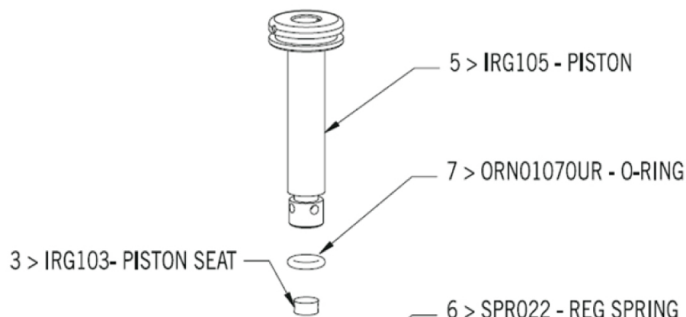

BODY DIAGRAM

Ion Seal/Spares

Complete Solenoid and Hose Assembly

GRIP FRAME DIAGRAM

ION107ASM
Ion Trigger Assembly

ION Screw Kit

REGULATOR DIAGRAM

Rebuild your reg with a spares kit.

- 11 > SCR N1032X0125SCO - LOCK SCREW
- 10 > SCR N0440X0188CO - SAFETY SCREW

Original Ion Diagram:
© 2006 Smart Parts, Inc. All Rights Reserved

All additional information, links, and coding:
© 2006 Extreme Sports, Inc. All Rights Reserved