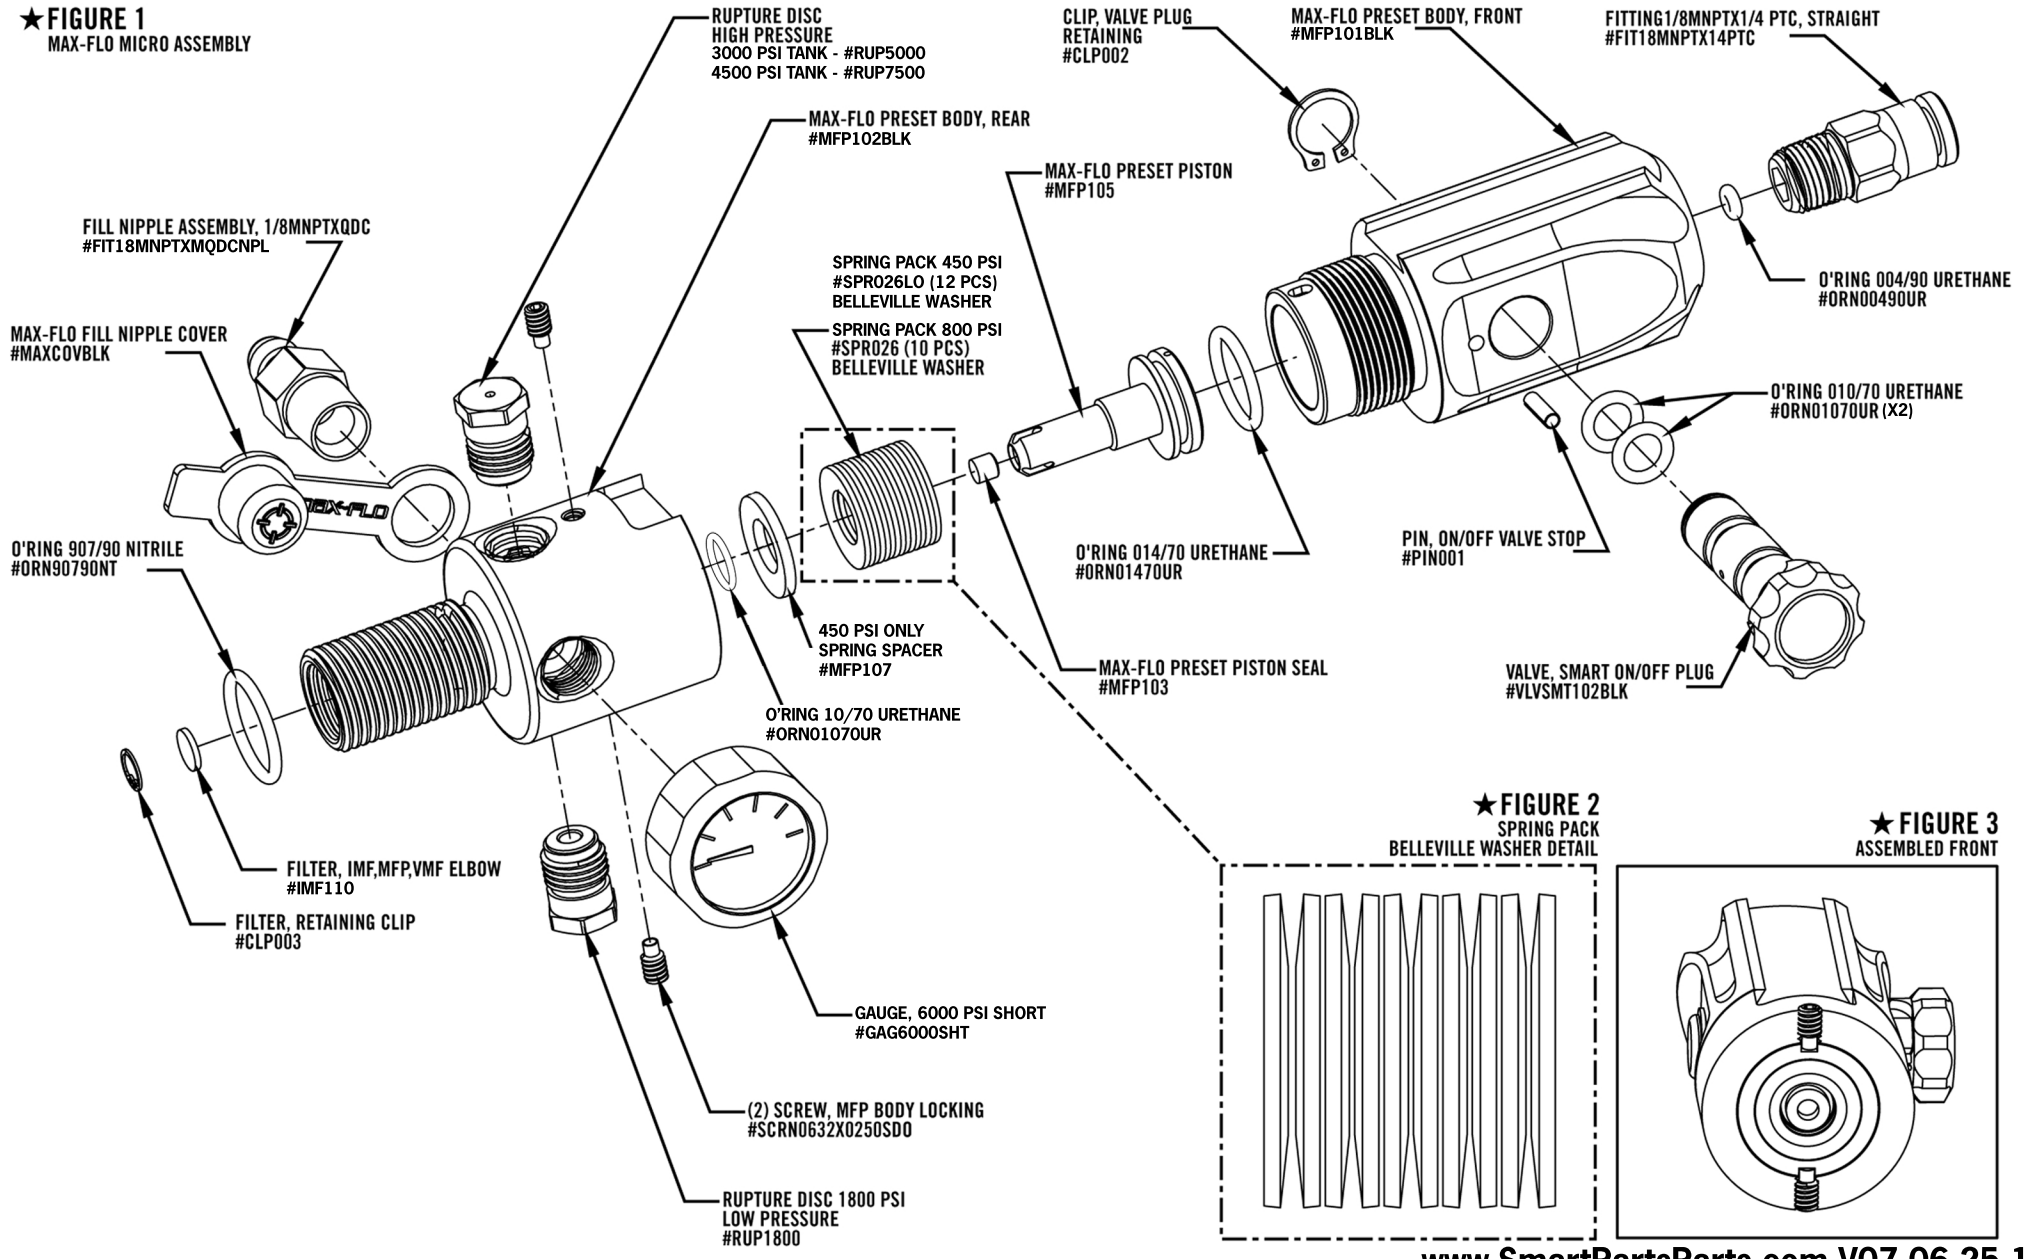

★ **FIGURE 1**  
MAX-FLO MICRO ASSEMBLY

★ **FIGURE 2**  
SPRING PACK  
BELLEVILLE WASHER DETAIL

★ **FIGURE 3**  
ASSEMBLED FRONT