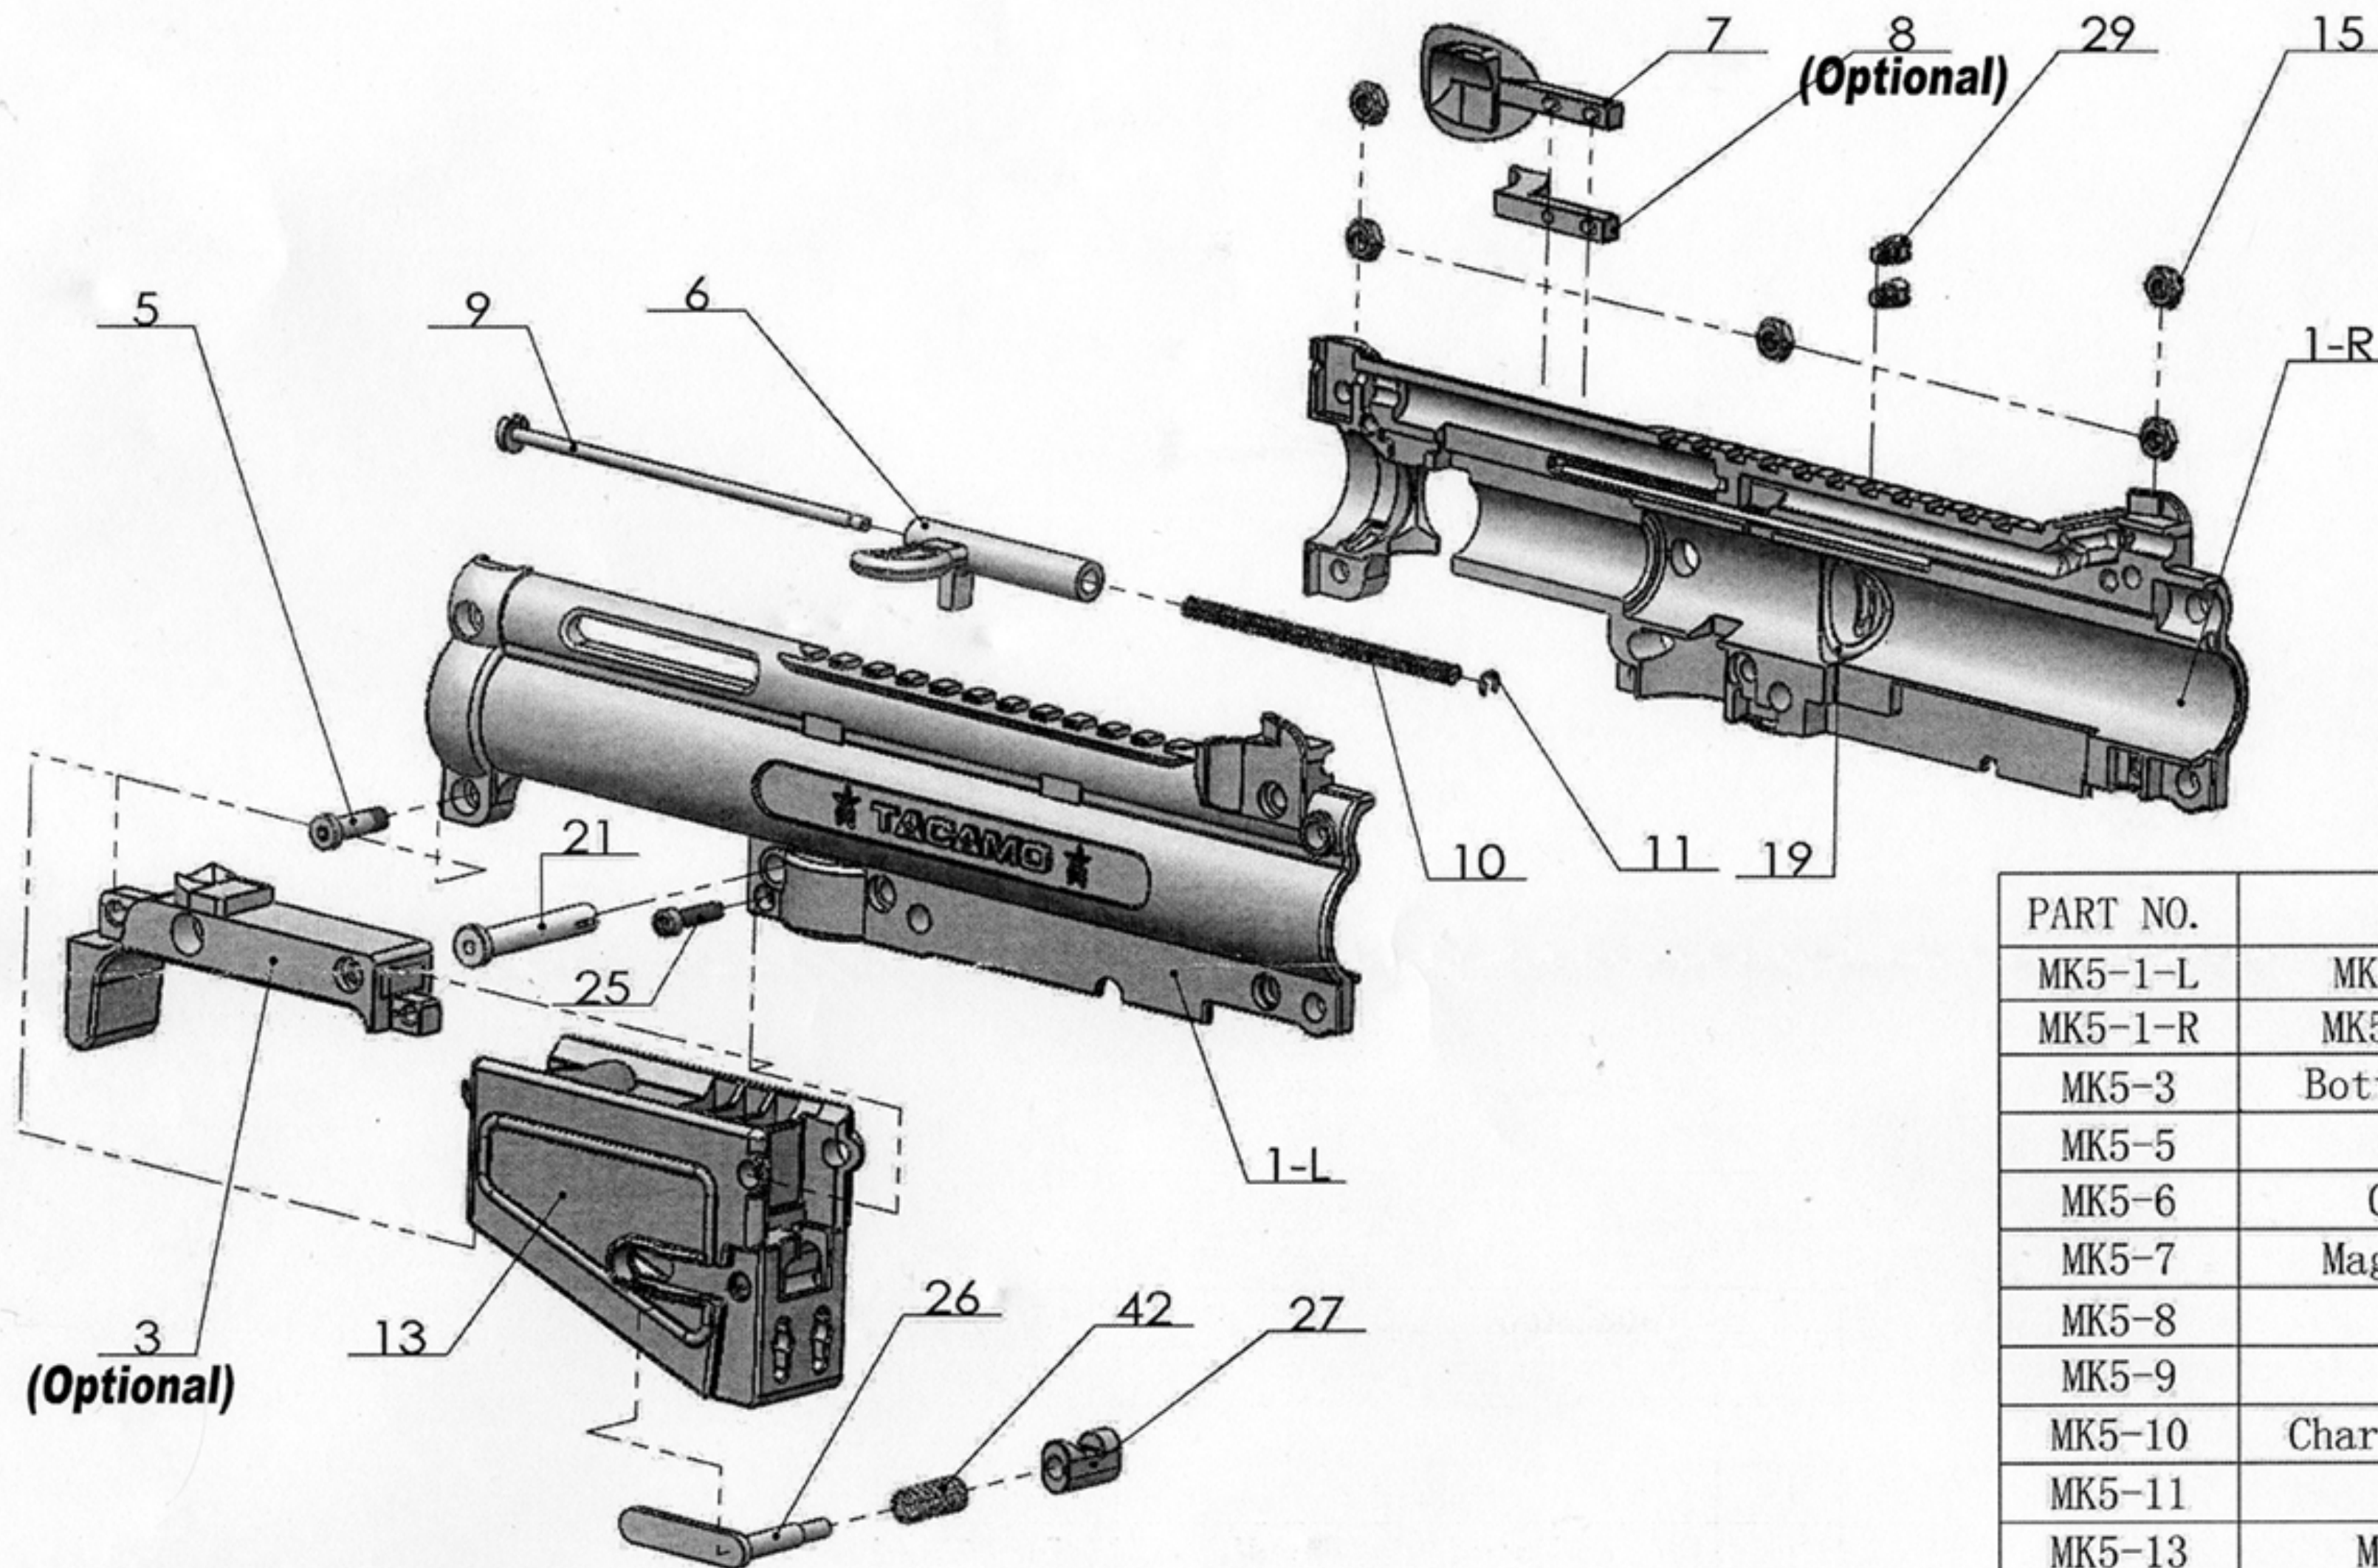

PARTS DIAGRAM

Part List

PART NO.	DESCRIPTION	QTY
MK5-1-L	MK5 Main Body Left	1
MK5-1-R	MK5 Main Body Right	1
MK5-3	Bottom Cover (Optional)	1
MK5-5	Screw-2	1
MK5-6	Charging Handle	1
MK5-7	Magazine Feed Cover	1
MK5-8	Hook (Optional)	1
MK5-9	Spring Guide	1
MK5-10	Charging Handle Spring	1
MK5-11	Ring	1
MK5-13	Magazine Housing	1
MK5-15	Nut	5
MK5-19	O-ring	1
MK5-21	Magazine Housing Pin	1
MK5-25	Screw	1
MK5-26	Magazine Hook	1
MK5-27	Magazine Release	1
MK5-29	Air Plug	2
MK5-42	Magazine spring	1

Installation Information:

1. Verify that all the parts and the designated quantities are supplied in accordance to the part list table
2. Use your manufacture user manual as reference to disassemble and reassemble of the new parts provided
3. Additional installation guide and step by step installation videos are available at tacamopaintball.com/support/