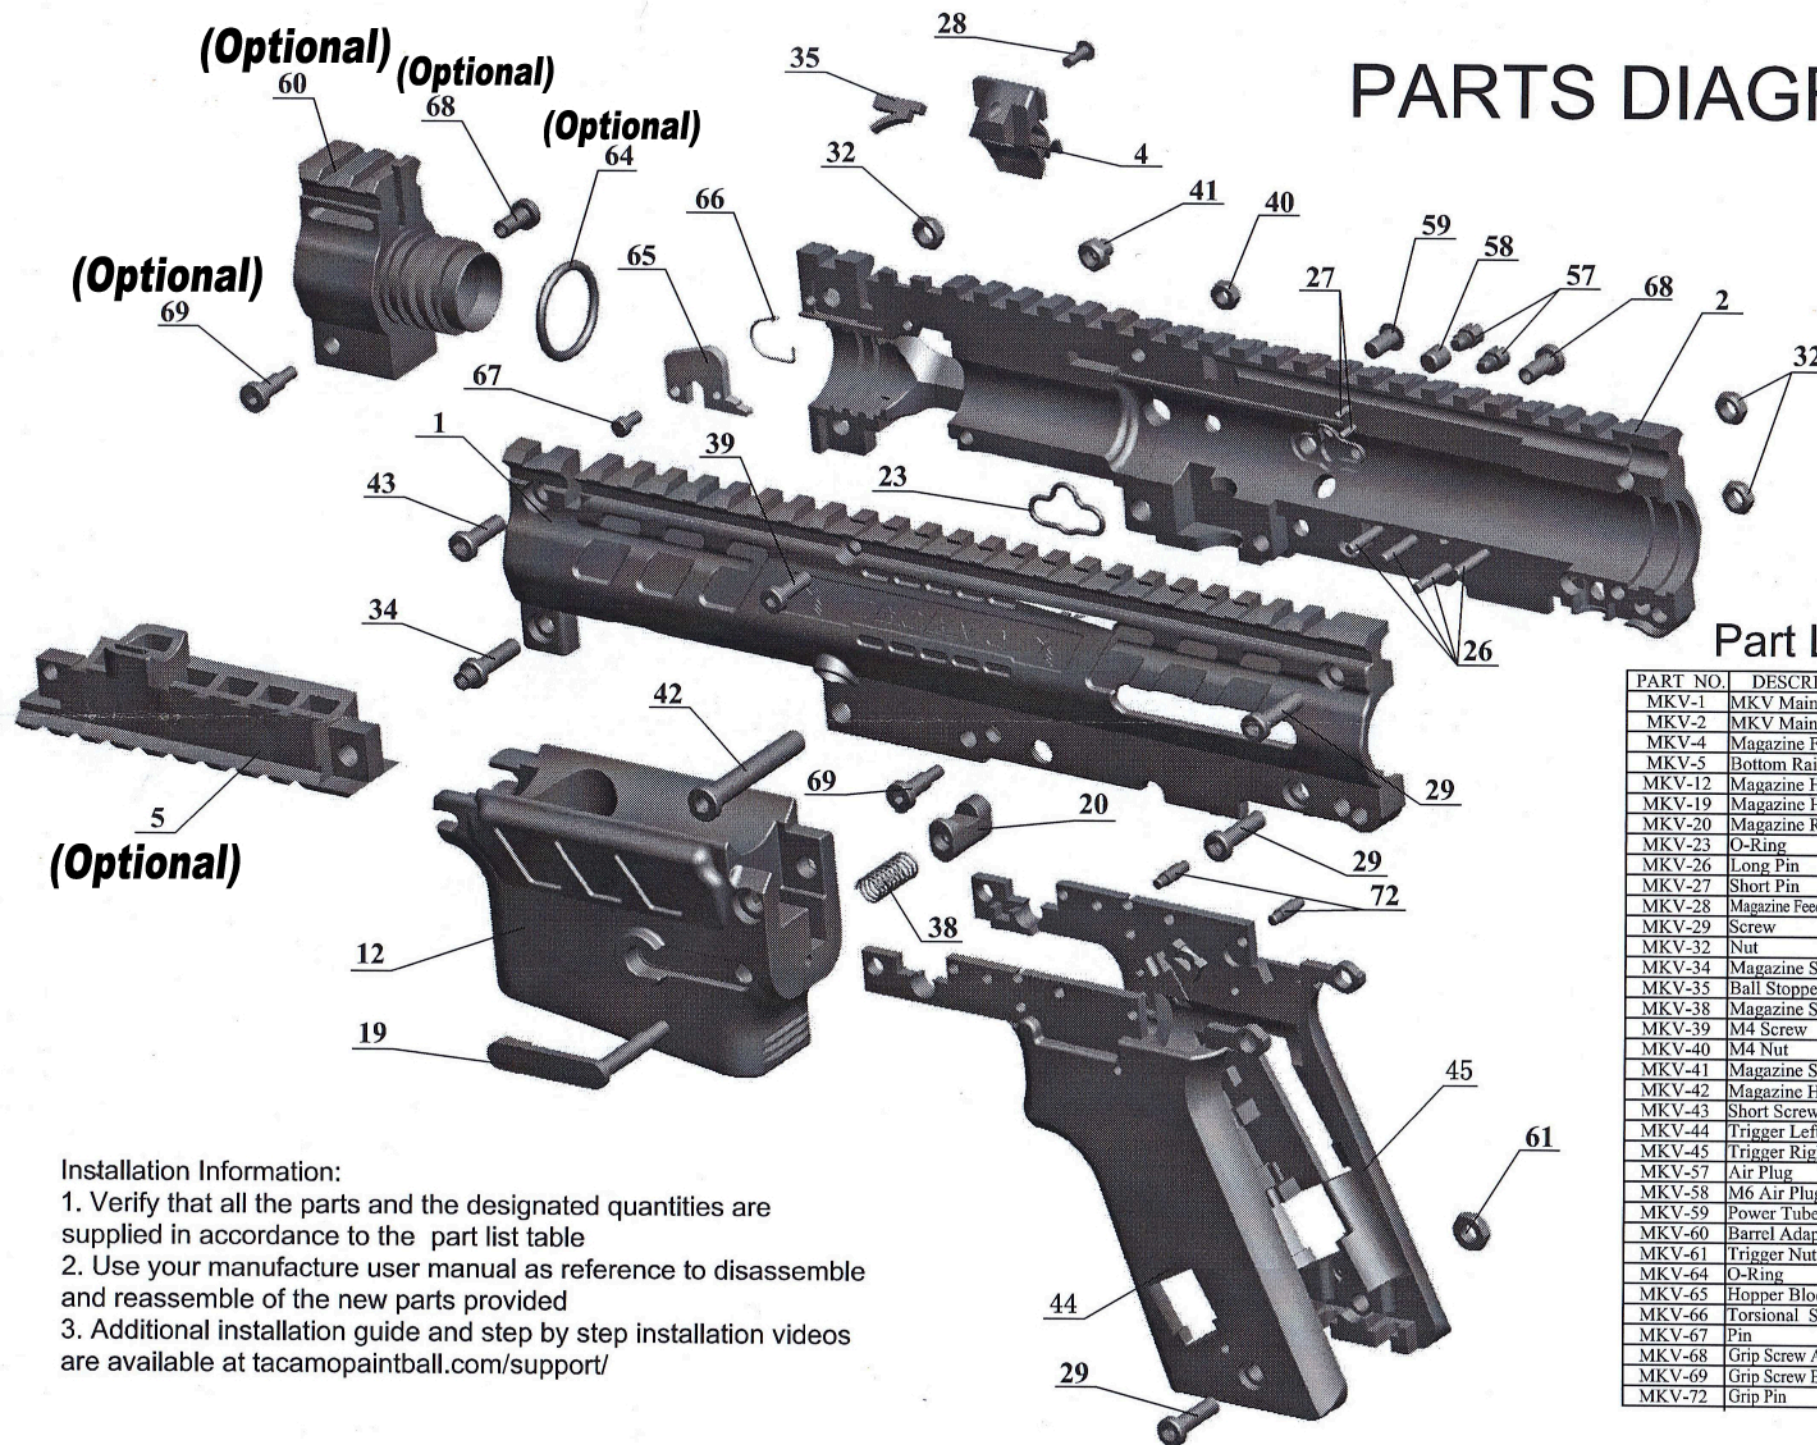

PARTS DIAGRAM

Part List

PART NO.	DESCRIPTION	QTY
MKV-1	MKV Main Body Left	1
MKV-2	MKV Main Body Right	1
MKV-4	Magazine Feed Cover	1
MKV-5	Bottom Rail	Optional
MKV-12	Magazine Housing	1
MKV-19	Magazine Hook	1
MKV-20	Magazine Release	1
MKV-23	O-Ring	1
MKV-26	Long Pin	4
MKV-27	Short Pin	2
MKV-28	Magazine Feed Cover Screw	1
MKV-29	Screw	3
MKV-32	Nut	3
MKV-34	Magazine Set Screw	1
MKV-35	Ball Stopper	1
MKV-38	Magazine Spring	1
MKV-39	M4 Screw	1
MKV-40	M4 Nut	1
MKV-41	Magazine Set Nut	1
MKV-42	Magazine Housing Pin	1
MKV-43	Short Screw	1
MKV-44	Trigger Left	1
MKV-45	Trigger Right	1
MKV-57	Air Plug	2
MKV-58	M6 Air Plug	1
MKV-59	Power Tube Screw	1
MKV-60	Barrel Adapter	Optional
MKV-61	Trigger Nut	1
MKV-64	O-Ring	Optional
MKV-65	Hopper Block	1
MKV-66	Torsional Spring	1
MKV-67	Pin	1
MKV-68	Grip Screw A	1
MKV-69	Grip Screw B	1
MKV-72	Grip Pin	2

Installation Information:

1. Verify that all the parts and the designated quantities are supplied in accordance to the part list table
2. Use your manufacture user manual as reference to disassemble and reassemble of the new parts provided
3. Additional installation guide and step by step installation videos are available at tacamopaintball.com/support/