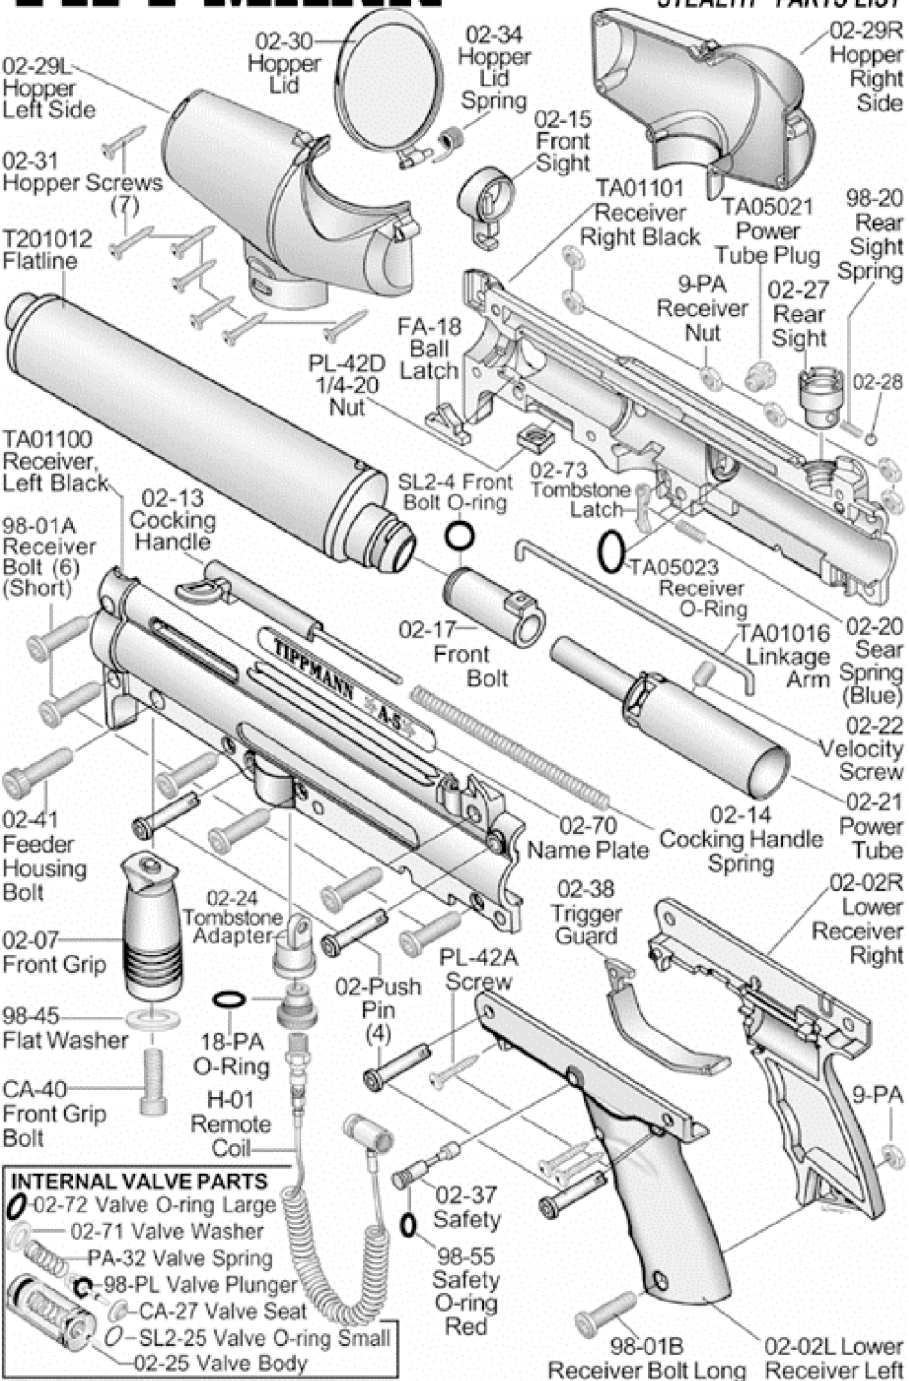

TIPPMANN

A-5

STEALTH™ PARTS LIST

INTERNAL VALVE PARTS

- 02-72 Valve O-ring Large
- 02-71 Valve Washer
- PA-32 Valve Spring
- 98-PL Valve Plunger
- CA-27 Valve Seat
- SL2-25 Valve O-ring Small
- 02-25 Valve Body

! WARNING
DO NOT DISASSEMBLE THIS MARKER WHILE IT IS PRESSURIZED WITH AIR. DO NOT PRESSURIZE A PARTIALLY ASSEMBLED MARKER.

RIGHT TRIGGER PLATE WITH PARTS SHOWN IN POSITION

- 02-20S Spring (Red)
- 02-33A Sear Pin (Black)
- 02-35 Sear
- 02-20 Sear Spring Blue
- 02-33 Pins (4)
- Slider (Yellow Spring - not visible)
- Trigger Slider Pins
- Trigger
- Right Trigger Plate