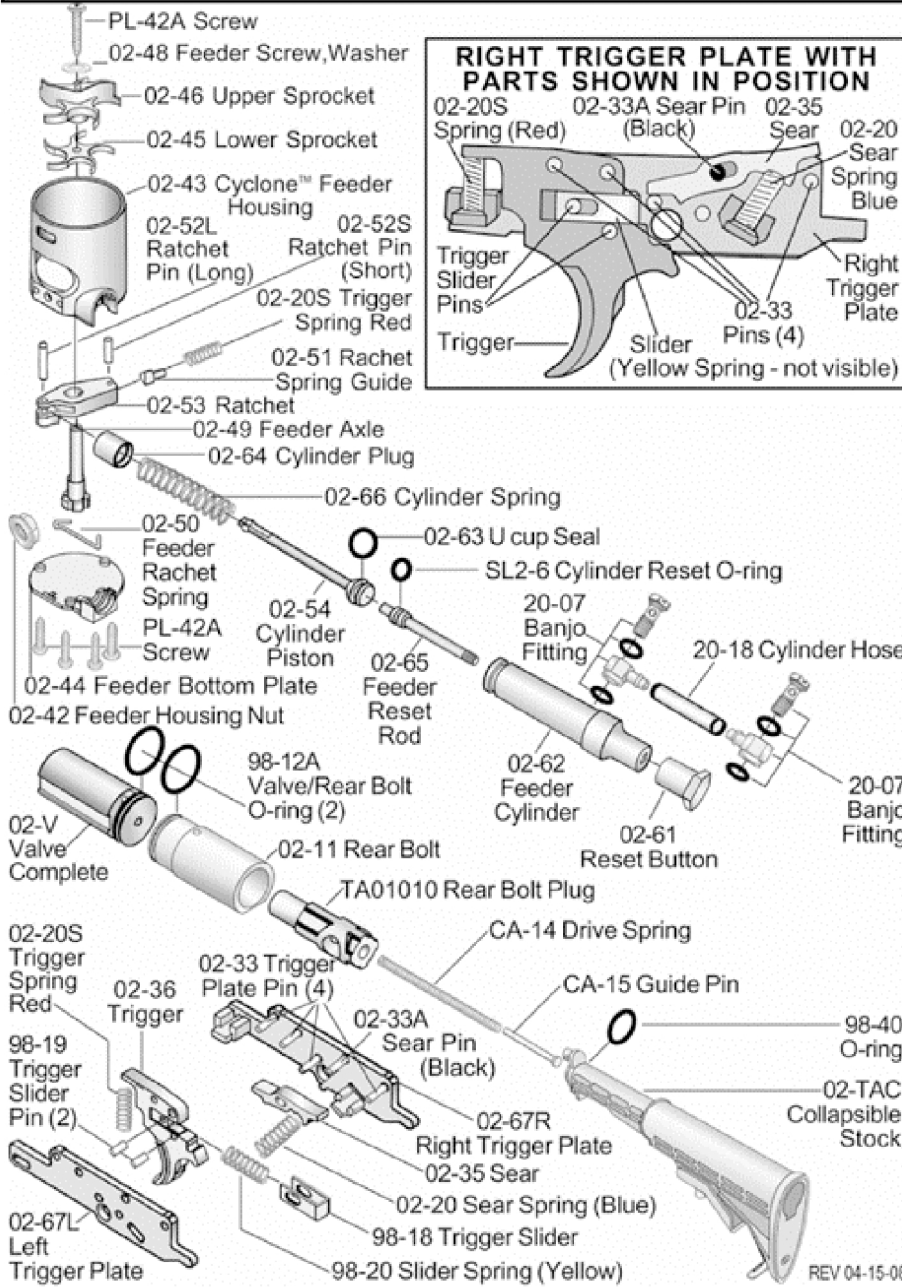

TIPPMANN

A-5

STEALTH™ PARTS LIST

INTERNAL VALVE PARTS

- 02-72 Valve O-ring Large
- 02-71 Valve Washer
- PA-32 Valve Spring
- 98-PL Valve Plunger
- CA-27 Valve Seat
- SL2-25 Valve O-ring Small
- 02-25 Valve Body

! WARNING
DO NOT DISASSEMBLE THIS MARKER WHILE IT IS PRESSURIZED WITH AIR. DO NOT PRESSURIZE A PARTIALLY ASSEMBLED MARKER.

RIGHT TRIGGER PLATE WITH PARTS SHOWN IN POSITION

- 02-20S Spring (Red)
- 02-33A Sear Pin (Black)
- 02-35 Sear
- 02-20 Sear Spring Blue
- 02-33 Pins (4)
- Slider (Yellow Spring - not visible)
- Trigger Slider Pins
- Trigger
- Right Trigger Plate