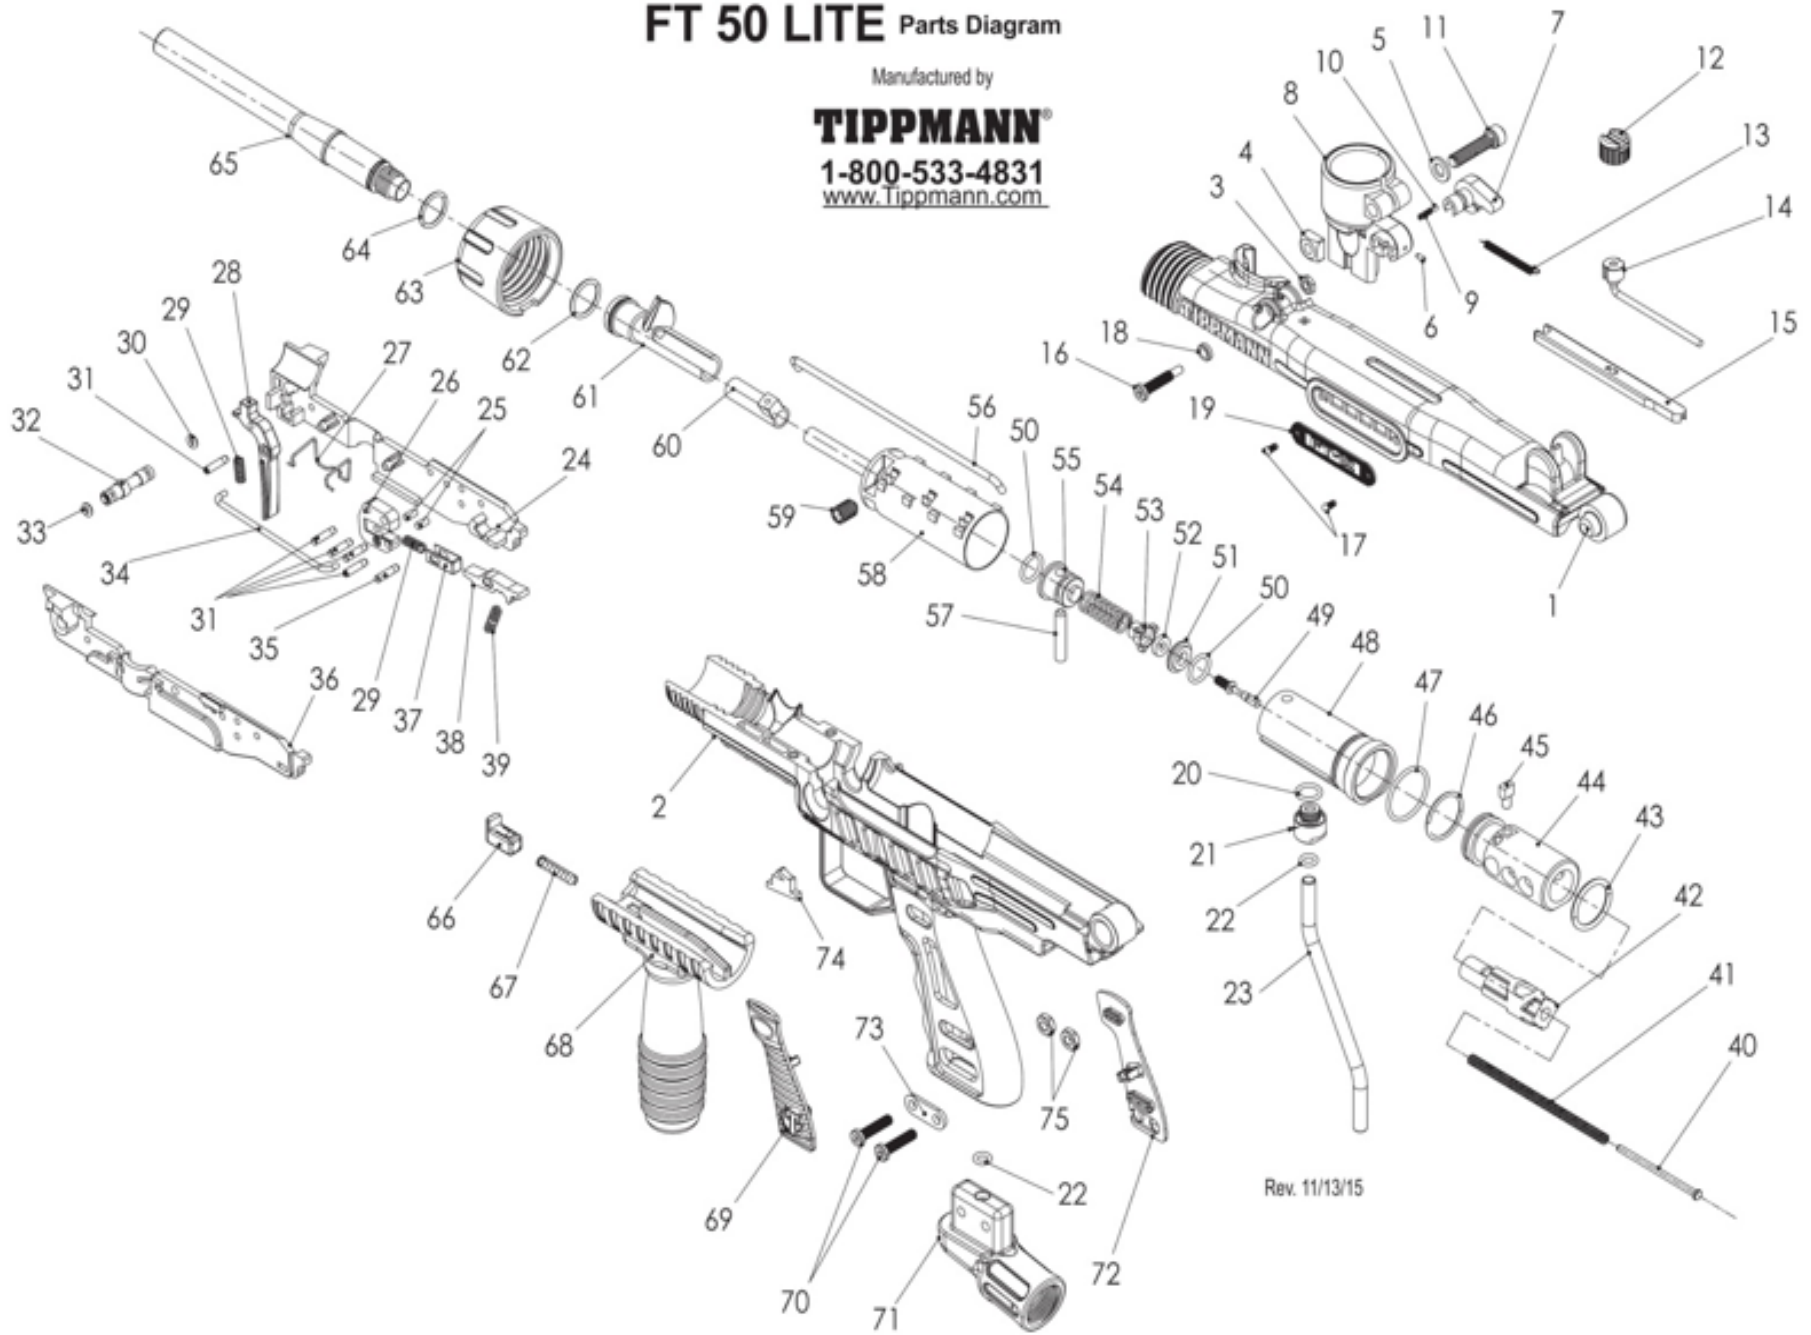

FT 50 LITE Parts Diagram

Manufactured by

TIPPMANN®

1-800-533-4831

www.Tippmann.com

Rev. 11/13/15

DEALER PARTS PRICE LIST: FT 50 Lite

Item	Part Number	NAV	Description	Item	Part Number	NAV	Description
1	TA45079	11654	Top Receiver	39	TA41033	76244	Sear Spring
2	TA45078	#N/A	Bottom Receiver	40	CA-15	11714	Guide Pin
3	TA02060	11670	Hex Nut, 10-32, Black	41	CA-14	11732	Spring
4	PL-42D	11727	Nut, 1/4-20, Square, Black	42	TA45061	#N/A	Rear Bolt Plug
5	98-45	11743	Washer, M6, Flat Black	43	98-40	11708	O-Ring, Rear Bolt
6	TA45087	#N/A	Stop Pin	44	TA45207	77451	Rear Bolt Assembly
7	TA45080	#N/A	Feed Tube Lock	45	TA45023	#N/A	Pin, Rear Bolt
8	TA45100	11625	Feed Tube .50 Caliber	46	98-12A	11711	O-Ring, Rear Bolt
9	TA45101	11640	Feed Tube Spring	47	TA45034	11631	O-Ring, Valve Body (outside)
10	TA45102	11643	Ball, Steel	48	TA45094	#N/A	Valve Body .50 Caliber
11	PL-42C	11726	Screw, 1/4-20x1" SHCS	49	TA45095	#N/A	Valve Stem .50 Caliber
12	ta45213	77457	Cocking Knob Assembly	50	TA45027	76715	O-Ring, Valve Body (inside)
13		17937	Tensile Spring	51	TA45028	11627	Front Valve Seat
14	TA45086	#N/A	Pull Stick Zinc	52	PA-28	11842	Valve Stem Cup Seal
15	TA45007	76329	Cover Plate	53	TA45029	#N/A	Valve Stem Cup
16	TA45044	11645	Screw, 10-32	54	TA45097	11659	Spring
17	TA45047	11634	Rivet	55	TA45088	11655	Valve Plug
18	TA45046	11632	Plastic Screw Washer	56	TA01016	11771	Linkage Arm
19	TA45060	#N/A	Name Plate	57	TA45090	11656	Valve Lock Pin
20	SL2-25	11710	O-Ring, Gas Line Joint	58	TA45064	77511	Power Tube, .50 Caliber
21	TA45033	#N/A	Gas Line Joint	59	02-22	11804	Set Screw, 5/16-24 x 7/16
22	TA40017	11660	O-Ring, Gas Line	60	TA45073	76342	Front Bolt .50 Caliber
23	TA45085	#N/A	Gas Line	61	TA45114	76343	Sleeve, .50 Caliber
24	TA45017	76326	Trigger Box, Right	62	TA45072	#N/A	O-Ring, Sleeve
25	98-19	11716	Return Slide Dowel Pin	63	TA45068	76338	Barrel Nut .50 Caliber
26	TA40011	11662	Trigger Adapter	64	TA45070	#N/A	Barrel O-Ring
27	TA45020	11641	Trigger Box Spring	65	TA45096	#N/A	Barrel .50 Caliber
28	TA45021	11639	Trigger	66	TA45036	76333	Button
29	98-20	11731	Sear Spring	67	TA45037	76324	Button Spring
30	FA-07	11709	Safety O-Ring, Black	68	TA45082	#N/A	Front Grip
31	TA45043	11642	Trigger Pin	69	TA45098	#N/A	Grip Cover, Orange Left
32	TA45018	77029	Safety Pin	70	TA45011	11621	Air Supply Adapter (ASA) Screws
33	98-20	11731	Safety O-Ring, Red	71	TA45012	11620	Air Supply Adapter (ASA)
34	TA45016	76337	Trigger Link	72	TA45099	#N/A	Grip Cover, Orange Right
35	TA45042	76323	Sear Pin	73	TA45015	11633	Washer, Plastic
36	TA45019	76332	Trigger Box, Left	74	TA45074	11650	Ball Latch .50 Caliber
37	98-18	11739	Trigger Return Slide	75	9-PA	11966	Nut, ASA, 10-32
38	02-35	11785	Sear				