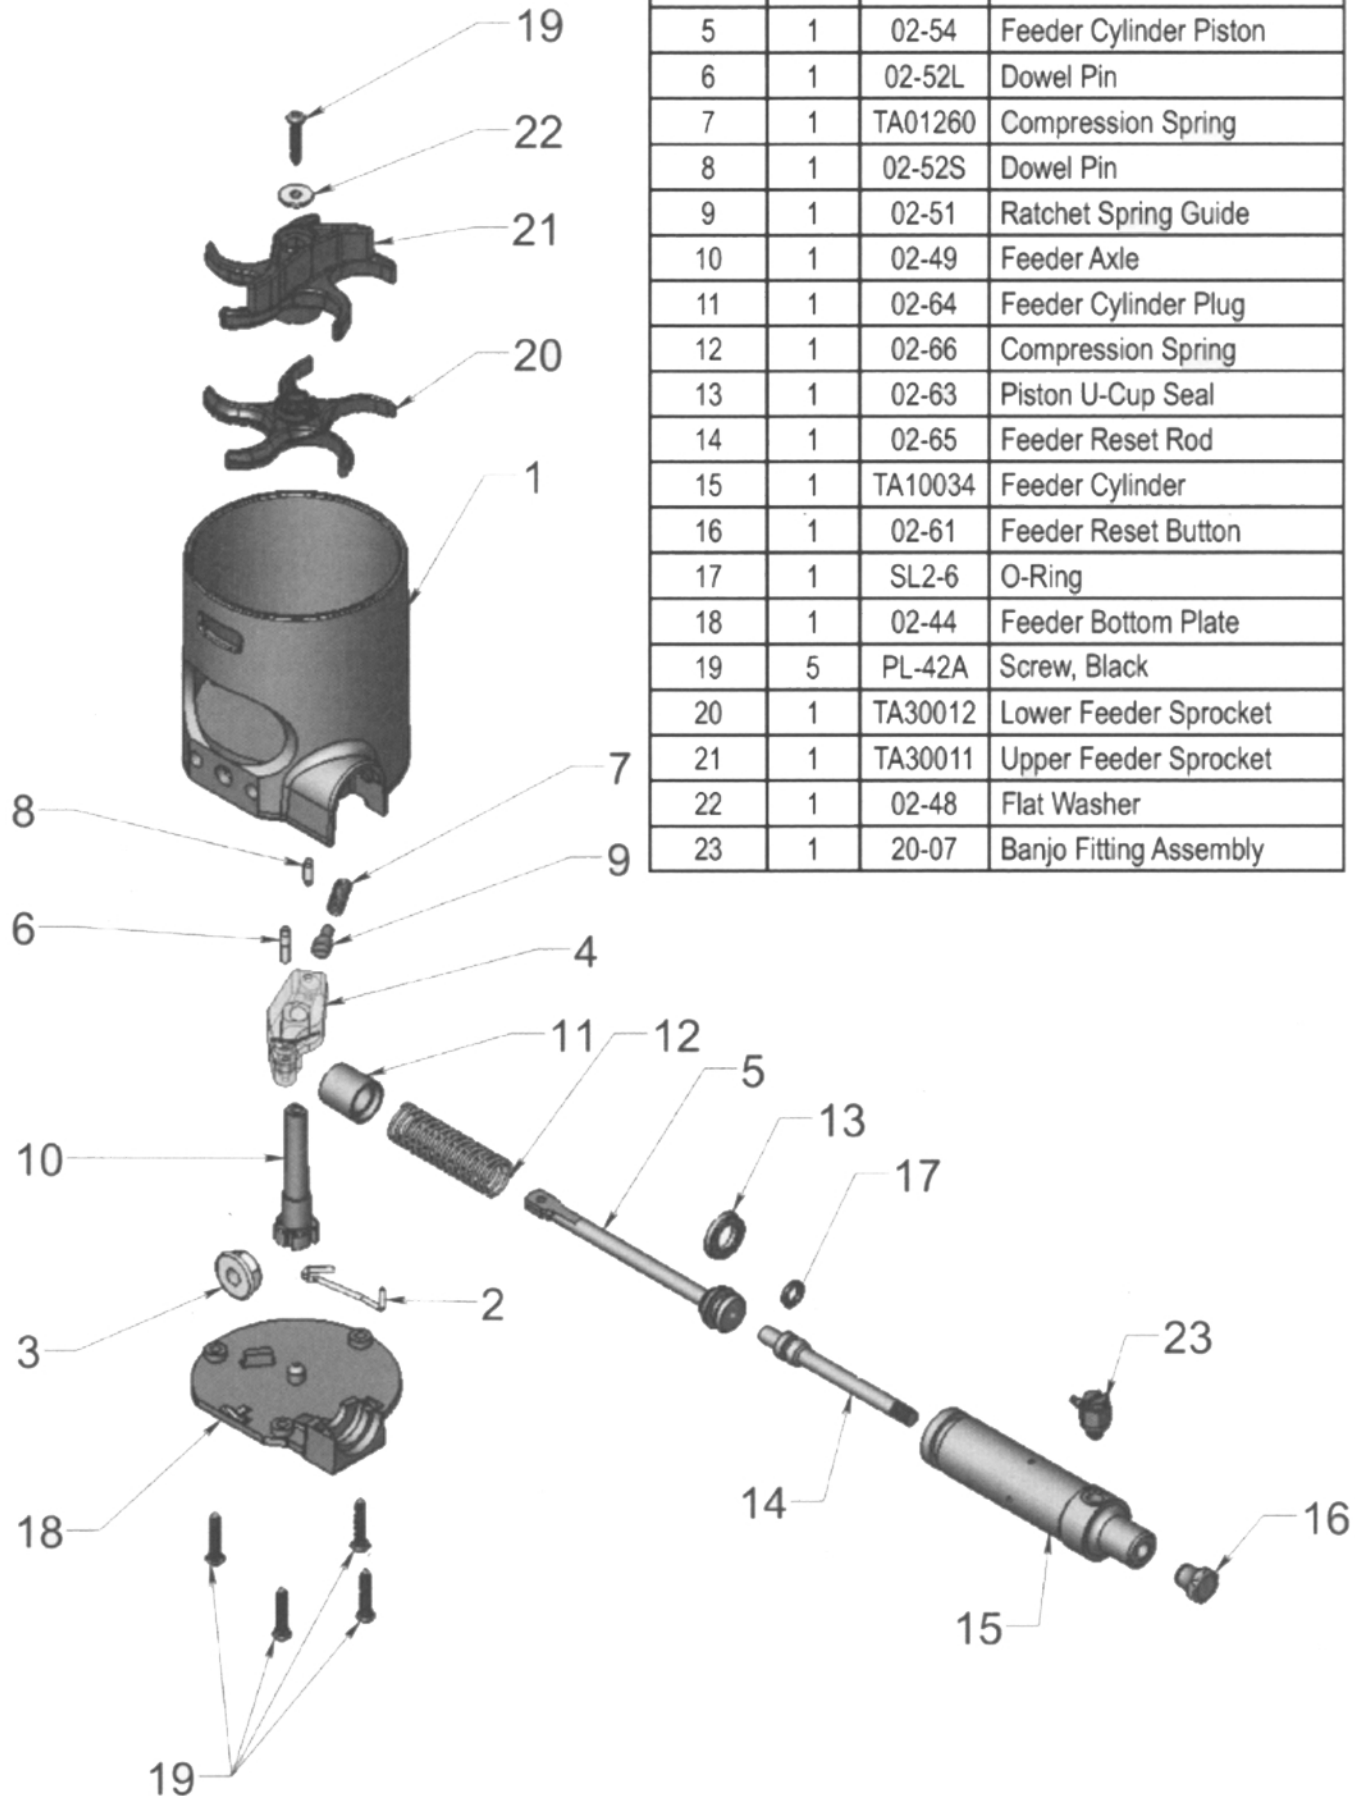

X7 Phenom parts available [HERE](http://TippmannParts.com) at TippmannParts.com

Cyclone Feed System Assembly			
ITEM NO.	QTY.	PT. NO.	DESCRIPTION
1	1	02-43	Feeder Housing
2	1	02-50	Feeder Ratchet Spring
3	1	02-42	Flange Nut
4	1	02-53	Feeder Ratchet
5	1	02-54	Feeder Cylinder Piston
6	1	02-52L	Dowel Pin
7	1	TA01260	Compression Spring
8	1	02-52S	Dowel Pin
9	1	02-51	Ratchet Spring Guide
10	1	02-49	Feeder Axle
11	1	02-64	Feeder Cylinder Plug
12	1	02-66	Compression Spring
13	1	02-63	Piston U-Cup Seal
14	1	02-65	Feeder Reset Rod
15	1	TA10034	Feeder Cylinder
16	1	02-61	Feeder Reset Button
17	1	SL2-6	O-Ring
18	1	02-44	Feeder Bottom Plate
19	5	PL-42A	Screw, Black
20	1	TA30012	Lower Feeder Sprocket
21	1	TA30011	Upper Feeder Sprocket
22	1	02-48	Flat Washer
23	1	20-07	Banjo Fitting Assembly