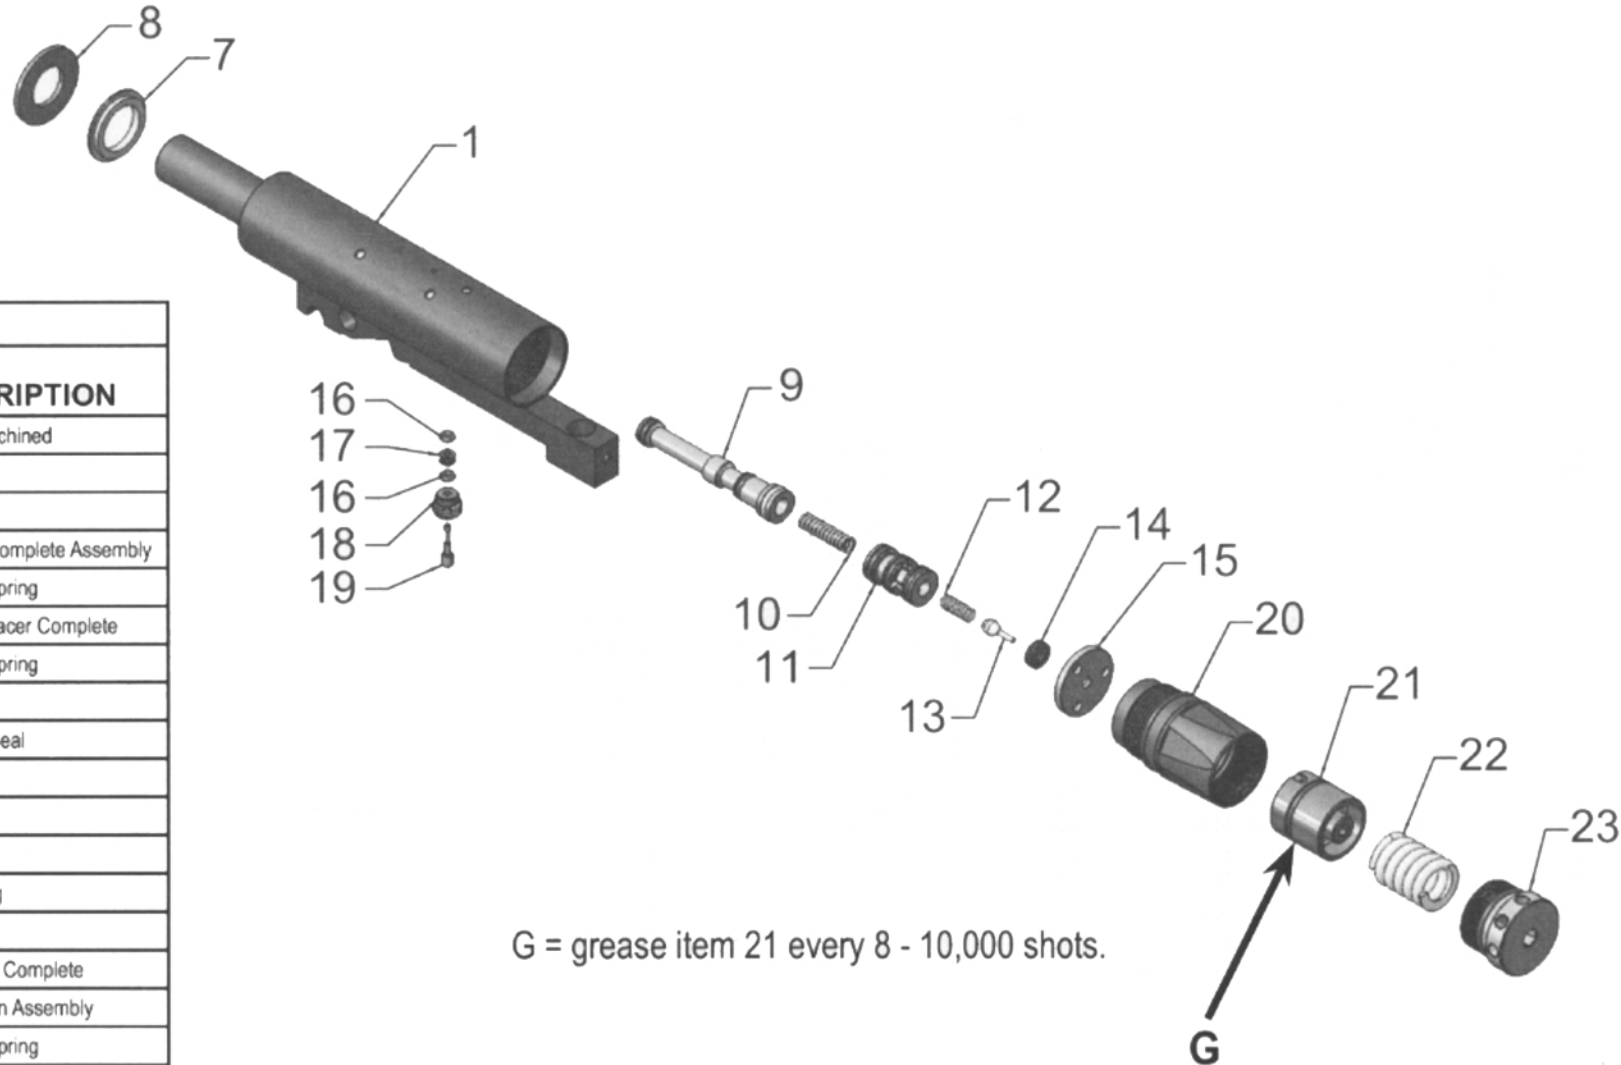

X7 Phenom parts available  
[HERE](http://TippmannParts.com) at TippmannParts.com

**Flex Valve Assembly**

ITEM NO.	QTY.	PT. NO.	DESCRIPTION
1	1	TA30024	Valve Body, Machined
7	1	TA30018	Spacer Washer
8	1	TA20077	Bumper Disk
9	1	TA30038	Firing Spool - Complete Assembly
10	1	TA30030	Compression Spring
11	1	TA30020	Valve Spool Spacer Complete
12	1	02-88	Compression Spring
13	1	TA30028	Regulator Pin
14	1	TA20075	Regulator Pin Seal
15	1	TA30025	Regulator Seat
16	2	TA20008	O-Ring
17	1	TA30036	Valve Core
18	1	TA30037	Trigger Pin Plug
19	1	TA30039	Trigger Pin
20	1	TA30026	Regulator Body Complete
21	1	N/A	Regulator Piston Assembly
22	1	TA30031	Compression Spring
23	1	N/A	Velocity Adjuster