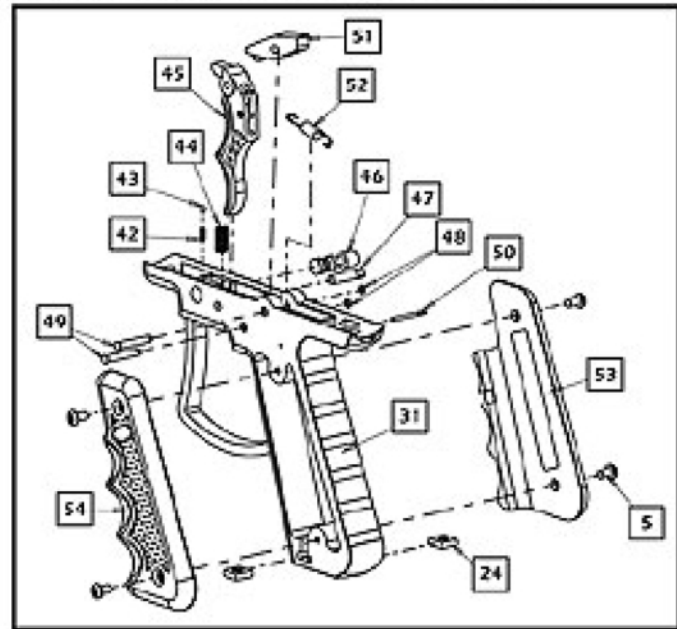

GRIP FRAME ASSEMBLY

VL genesis™
 SEMI-AUTO
MODEL 2050

PARTS LIST

| Key | Part No. | Description | | | |
|------------|-----------------|--------------------------------|-----|------------|----------------------------|
| 01 | 130755-000 | Receiver/Feed Port Assembly | 25 | 130795-000 | Braided Hose |
| 02 | 136952-000 | O-Ring | 26 | 130739-000 | O-Ring (5/16-24) |
| 03 | 164394-000 | Cocking Rod Assembly Bolt | 27 | 130812-000 | Bottom Line Screws |
| 04 | 137527-000 | O-Ring | 28 | 130799-000 | Bottom Line Adapter |
| 05 | 130726-000 | Screw (Panel Sight Rail) | 29 | 130815-000 | Retaining Screws |
| 06 | 130803-000 | Connecting Pin | 30 | 130806-000 | Lock Washer |
| 07 | 130974-000 | Valve Body | 31 | 130792-000 | Grip Frame |
| 08 | 130731-000 | O-Ring (Striker) | 32 | 131033-000 | Ball Stop Cover |
| 09 | 130805-000 | Valve Set Screw | 33 | 131032-000 | Ball Stop |
| 10 | 164365-000 | Valve Stem & Cup Seal Assembly | 34 | 130743-000 | Ball Stop Screw |
| 11 | 130811-000 | Valve Guide | 35 | 131037-000 | Sight Rail |
| 12 | 130814-000 | Valve Spring | 36 | 130790-000 | Expansion Chamber - Upper |
| 13 | 130786-000 | C/A Adapter | 37 | 130796-000 | Expansion Chamber - Lower |
| 14 | 130788-000 | Barrel | 38 | 130810-000 | Set Screw |
| 15 | 130787-000 | Volumizer Plug | 39 | 130730-000 | Spring Retainer Plug |
| 16 | 130797-000 | Striker | 40 | 130728-000 | Screw (Receiver) |
| 17 | 130784-000 | Striker Spring | 41 | 130727-000 | Screen Filter |
| 18 | 137631-000 | Spacer | 42 | 130780-000 | Detent Ball Spring |
| 19 | 130808-000 | Spring Guide | 43 | 130781-000 | Detent Ball |
| 20 | 131081-000 | Bumper | 44 | 130778-000 | Trigger Spring |
| 21 | 130759-000 | Striker Plug | 45 | 130802-000 | Trigger Assembly |
| 22 | 137629-000 | O-Ring (Velocity Screw) | 46 | 130766-000 | Safety |
| 23 | 137627-000 | Velocity Adjustment Screw | 47 | 130770-000 | Trigger Pivot Pin |
| 24 | 137539-000 | Square Nut | 48 | 130884-000 | O-Ring (Trigger Pivot Pin) |
| | | | 49 | 130883-000 | Sear Pin |
| | | | 50 | 130772-000 | Sear Spring Pin |
| | | | 51 | 130776-000 | Sear |
| | | | 52 | 130779-000 | Sear Spring |
| | | | 53 | 130819-000 | Right Grip Panel |
| | | | 54 | 130818-000 | Left Grip Panel |
| | | | 55 | 130731-000 | O-Ring (Bolt) |
| | | | N/S | 130738-000 | Take Down Wrench 3/16" |
| | | | N/S | 137659-000 | Allen Wrench 1/8" |
| | | | N/S | 981201-306 | Tune-up Kit |